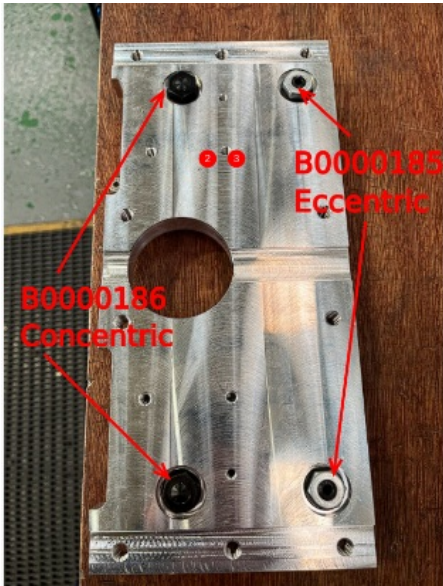

Fichier:R0015028D ZX5 Hepco Beam Alignment Module C Screenshot 2023-07-12 075854.png

No higher resolution available.


R0015028D_ZX5_Hepco_Beam_Alignment_Module_C_Screenshot_2023-07-12_075854

File history

Click on a date/time to view the file as it appeared at that time.

	Date/Time	Thumbnail	Dimensions	User	Comment
current	08:59, 12 July 2023		316 × 411 (302 KB)	Gareth Green (talk contribs)	R0015028D_ZX5_Hepco_Beam_Alignment_Module_C_Screenshot_2023-07-12_075854

You cannot overwrite this file.

File usage

The following page links to this file:

R0015028D ZX5 Hepco Beam Alignment Module C

Metadata

This file contains additional information, probably added from the digital camera or scanner used to create or digitize it. If the file has been modified from its original state, some details may not fully reflect the modified file.

Horizontal resolution	37.79 dpc
Vertical resolution	37.79 dpc