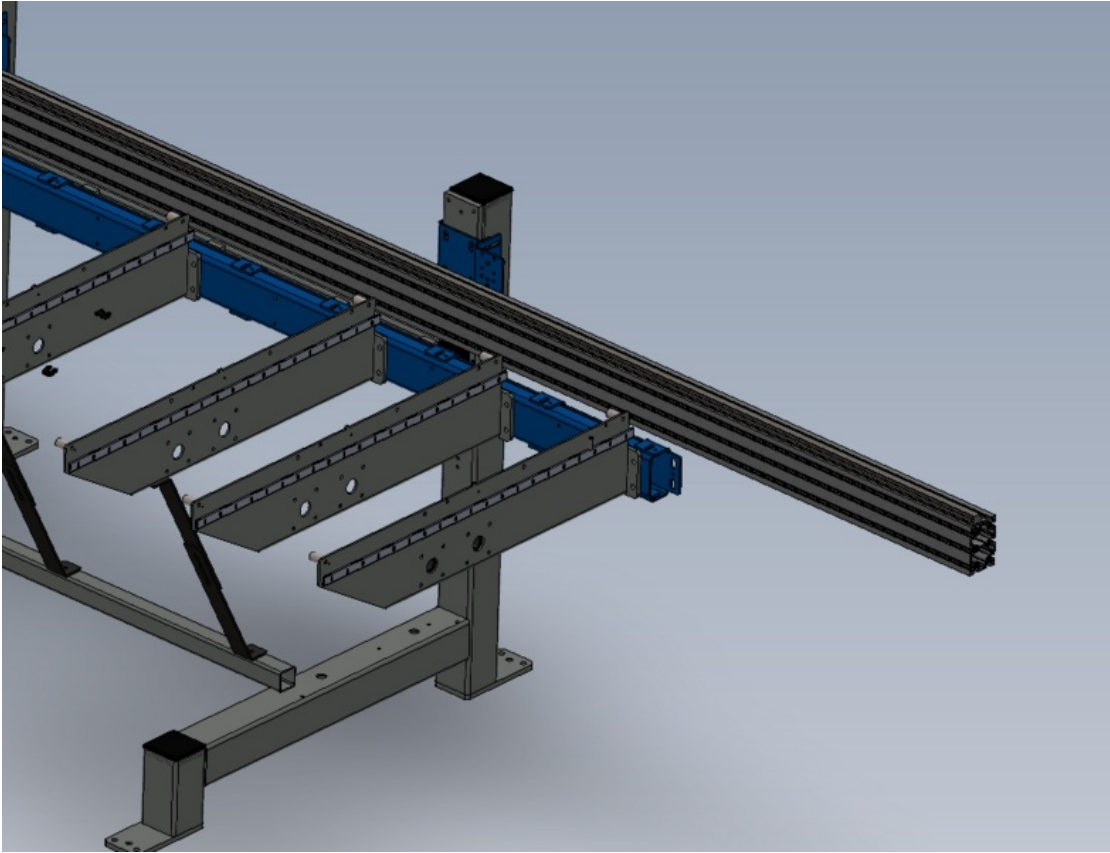

# Fichier:R0015028D ZX5 Hepco Beam Alignment Module C Screenshot 2023-07-11 155604.png



R0015028D\_ZX5\_Hepco\_Beam\_Alignment\_Module\_C\_Screenshot\_2023-07-11\_155604

## File history

Click on a date/time to view the file as it appeared at that time.

	Date/Time	Thumbnail	Dimensions	User	Comment
current	16:56, 11 July 2023		978 × 745 (123 KB)	Gareth Green (talk   contribs)	R0015028D_ZX5_Hepco_Beam_Alignment_Module_C_Screenshot_2023-07-11_155604

Horizontal resolution	37.79 dpc
Vertical resolution	37.79 dpc