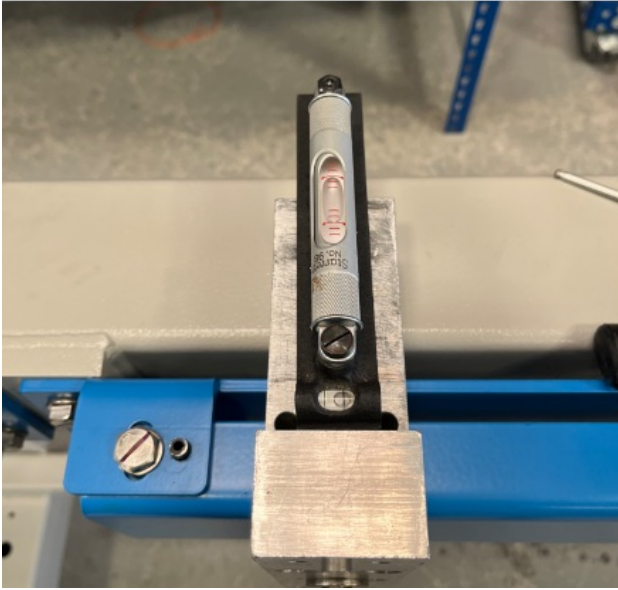

Fichier:R0015028D ZX5 Hepco Beam Alignment Module C Screenshot 2023-07-11 154713.png

No higher resolution available.


R0015028D_ZX5_Hepco_Beam_Alignment_Module_C_Screenshot_2023-07-11_154713

File history

Click on a date/time to view the file as it appeared at that time.

	Date/Time	Thumbnail	Dimensions	User	Comment
current	16:47, 11 July 2023		438 × 416 (280 KB)	Gareth Green (talk contribs)	R0015028D_ZX5_Hepco_Beam_Alignment_Module_C_Screenshot_2023-07-11_154713

Horizontal resolution	37.79 dpc
Vertical resolution	37.79 dpc