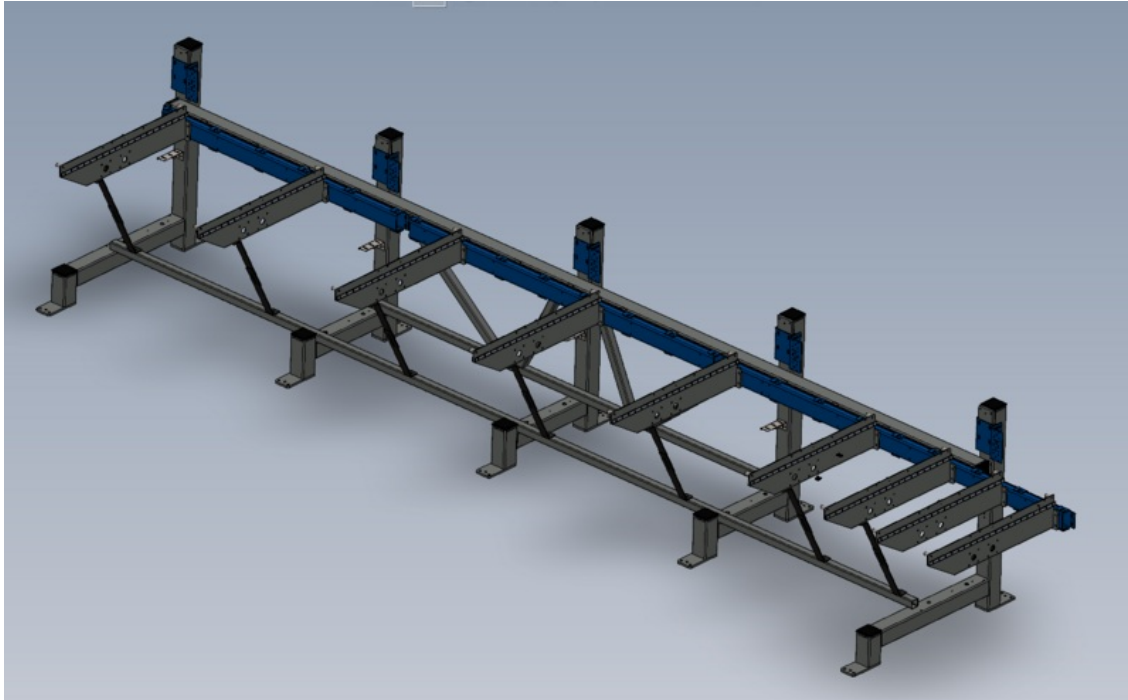

# Fichier:R0015028D ZX5 Hepco Beam Alignment Module C Screenshot 2023-07-11 154311.png



## File history

Click on a date/time to view the file as it appeared at that time.

	Date/Time	Thumbnail	Dimensions	User	Comment
current	16:43, 11 July 2023		1,396 × 864 (231 KB)	Gareth Green (talk   contribs)	R0015028D_ZX5_Hepco_Beam_Alignment_Module_C_Screenshot_2023-07-11_154311