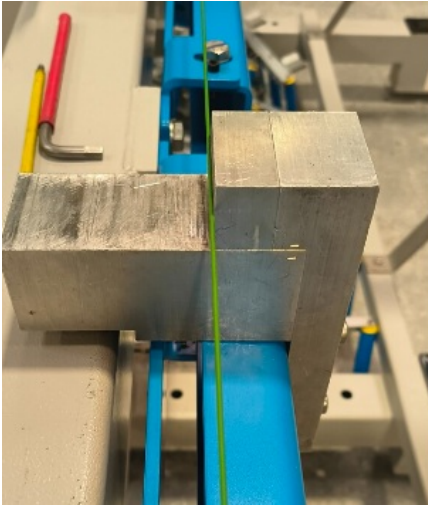

Fichier:R0015028D ZX5 Hepco Beam Alignment Module C Screenshot 2023-07-11 153324.png

No higher resolution available.


R0015028D_ZX5_Hepco_Beam_Alignment_Module_C_Screenshot_2023-07-11_153324

File history

Click on a date/time to view the file as it appeared at that time.

	Date/Time	Thumbnail	Dimensions	User	Comment
current	16:33, 11 July 2023		303 × 355 (186 KB)	Gareth Green (talk contribs)	R0015028D_ZX5_Hepco_Beam_Alignment_Module_C_Screenshot_2023-07-11_153324