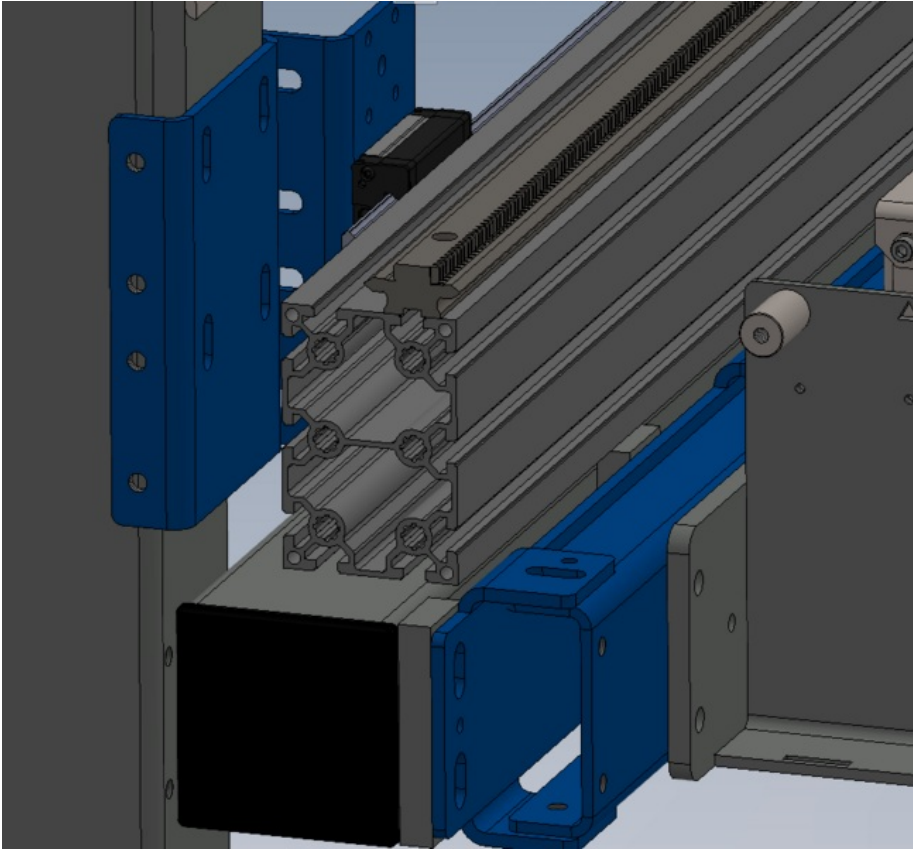

Fichier:R0015028D ZX5 Hepco Beam Alignment Module C Screenshot 2023-06-29 143013.png



R0015028D_ZX5_Hepco_Beam_Alignment_Module_C_Screenshot_2023-06-29_143013

File history

Click on a date/time to view the file as it appeared at that time.

	Date/Time	Thumbnail	Dimensions	User	Comment
current	15:30, 29 June 2023		867 × 799 (93 KB)	Gareth Green (talk contribs)	R0015028D_ZX5_Hepco_Beam_Alignment_Module_C_Screenshot_2023-06-29_143013

You cannot overwrite this file.

File usage

The following page links to this file:

R0015028D ZX5 Hepco Beam Alignment Module C

Metadata

This file contains additional information, probably added from the digital camera or scanner used to create or digitize it. If the file has been modified from its original state, some details may not fully reflect the modified file.

Horizontal resolution	37.79 dpc
Vertical resolution	37.79 dpc