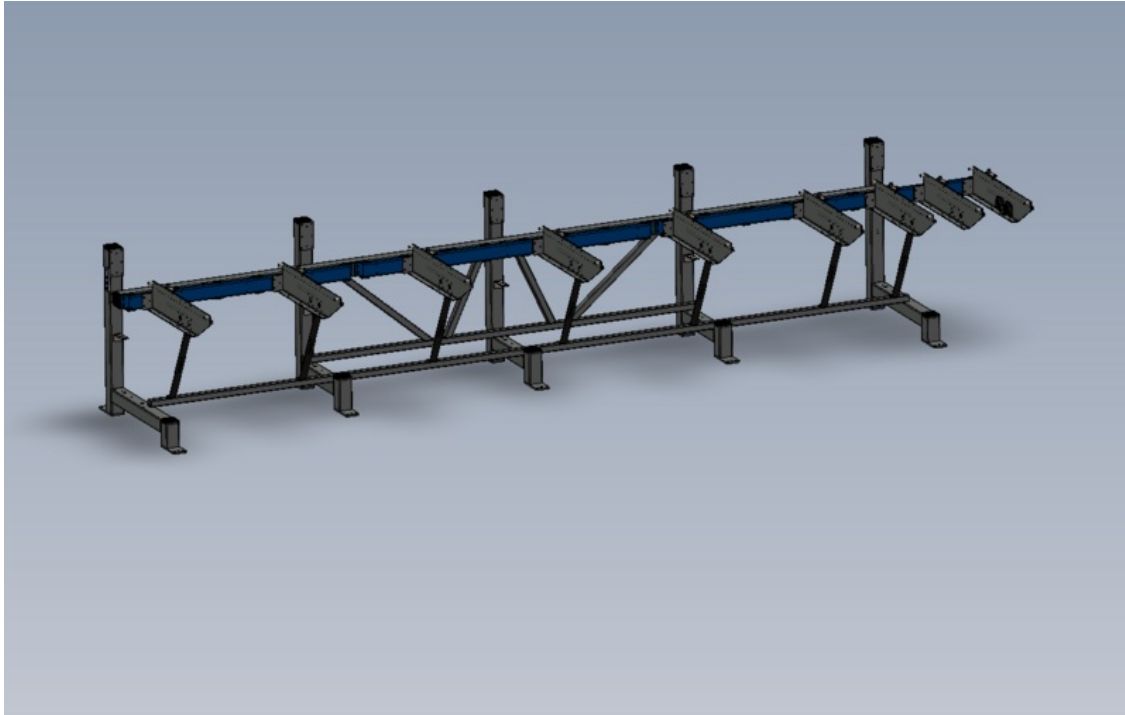

Fichier:R0015028D ZX5 Hepco Beam Alignment Module C Screenshot 2023-06-29 142605.png



R0015028D_ZX5_Hepco_Beam_Alignment_Module_C_Screenshot_2023-06-29_142605

File history

Click on a date/time to view the file as it appeared at that time.

	Date/Time	Thumbnail	Dimensions	User	Comment
current	15:39, 29 June 2023		1,253 × 793 (99 KB)	Gareth Green (talk contribs)	R0015028D_ZX5_Hepco_Beam_Alignment_Module_C_Screenshot_2023-06-29_142605

Horizontal resolution	37.79 dpc
Vertical resolution	37.79 dpc