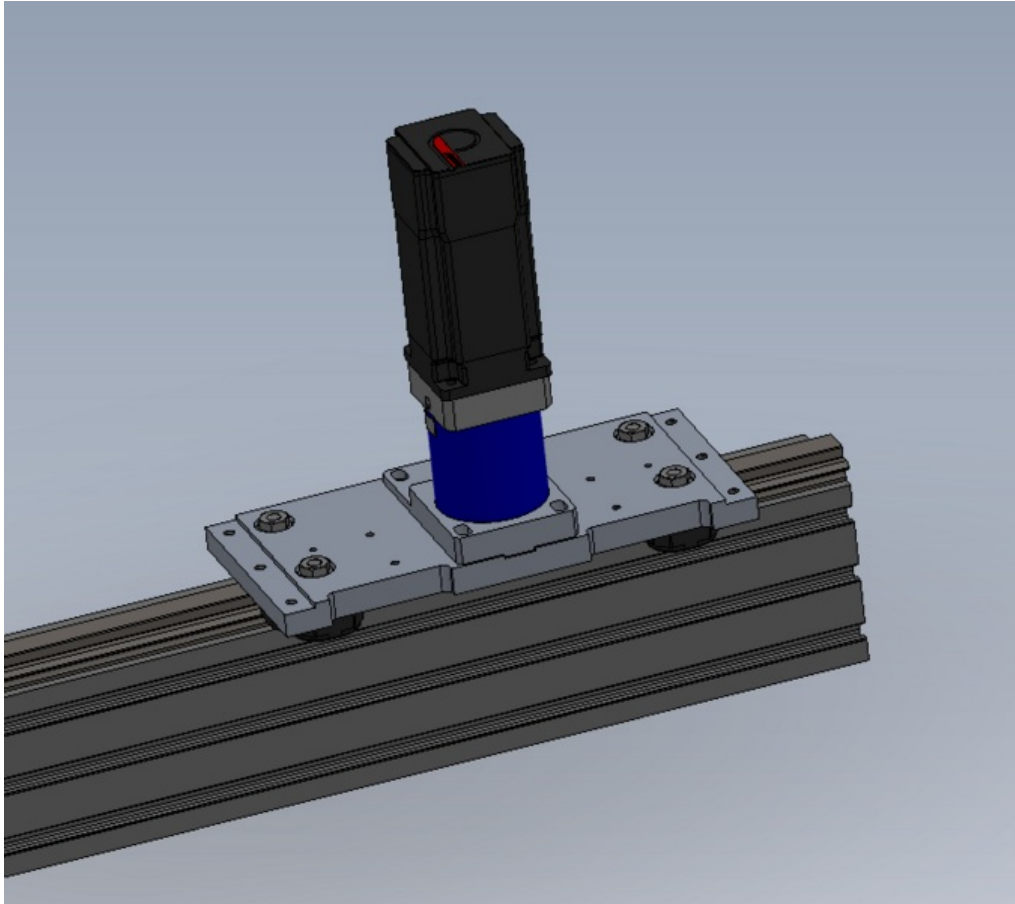

Fichier:R0015028D Fit X axis gearbox and Motor Screenshot 2023-06-14 110228.png



R0015028D_Fit_X_axis_gearbox_and_Motor_Screenshot_2023-06-14_110228

File history

Click on a date/time to view the file as it appeared at that time.

	Date/Time	Thumbnail	Dimensions	User	Comment
current	12:02, 14 June 2023		769 × 679 (45 KB)	Gareth Green (talk contribs)	R0015028D_Fit_X_axis_gearbox_and_Motor_Screenshot_2023-06-14_110228

You cannot overwrite this file.

File usage

The following page links to this file:

R0015247 Fit X axis gearbox and Motor

Metadata

This file contains additional information, probably added from the digital camera or scanner used to create or digitize it. If the file has been modified from its original state, some details may not fully reflect the modified file.

Horizontal resolution	37.79 dpc
Vertical resolution	37.79 dpc