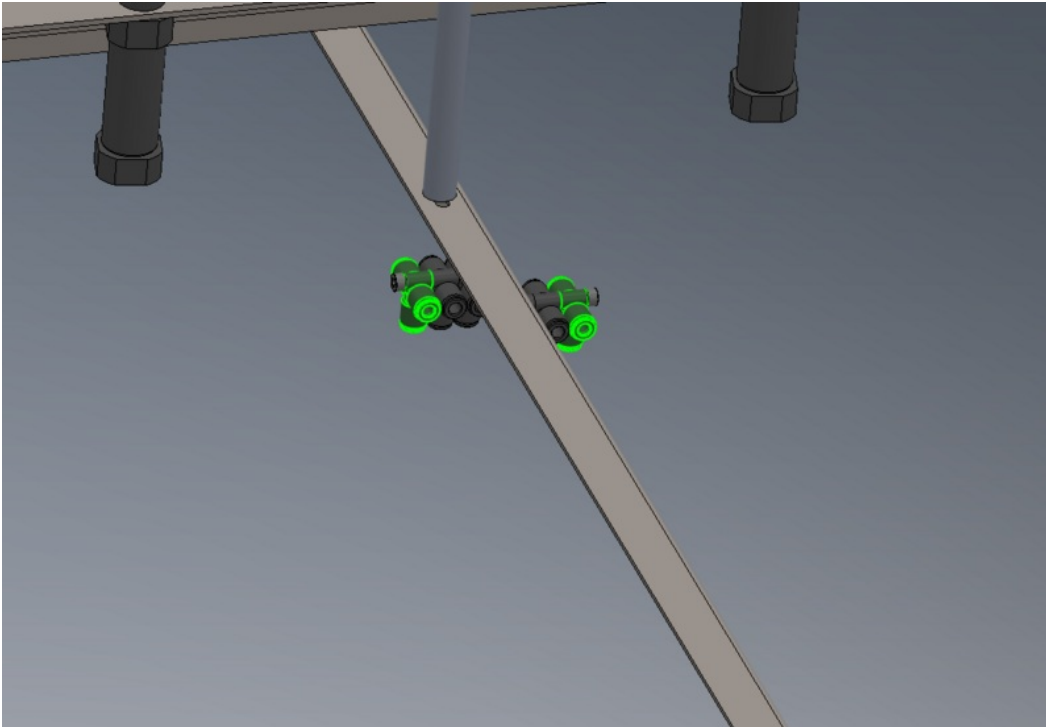

Fichier:R0015027 Install Pneumatic Connection rail and Air Feeds Screenshot 2023-10-30 110602.png



R0015027_Install_Pneumatic_Connection_rail_and_Air_Feeds_Screenshot_2023-10-30_110602

File history

Click on a date/time to view the file as it appeared at that time.

	Date/Time	Thumbnail	Dimensions	User	Comment
current	13:06, 30 October 2023		1,067 × 735 (105 KB)	Gareth Green (talk contribs)	R0015027_Install_Pneumatic_Connection_rail_and_Air_Feeds_Screenshot_2023-10-30_110602

You cannot overwrite this file.

File usage

The following page links to this file:

R0015027 Install Pneumatic Connection rail and Air Feeds

Metadata

This file contains additional information, probably added from the digital camera or scanner used to create or digitize it. If the file has been modified from its original state, some details may not fully reflect the modified file.

Horizontal resolution	37.79 dpc
Vertical resolution	37.79 dpc