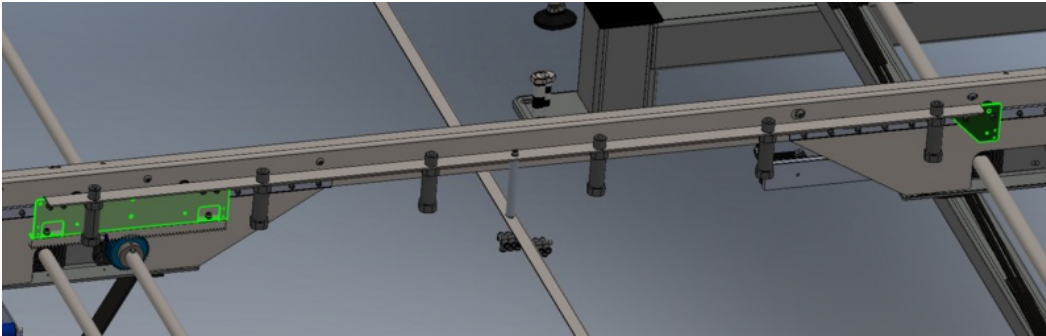

Fichier:R0015027 Install Pneumatic Connection rail and Air Feeds Screenshot 2023-10-30 110404.png



R0015027_Install_Pneumatic_Connection_rail_and_Air_Feeds_Screenshot_2023-10-30_110404

File history

Click on a date/time to view the file as it appeared at that time.

	Date/Time	Thumbnail	Dimensions	User	Comment
current	13:04, 30 October 2023		1,584 × 501 (195 KB)	Gareth Green (talk contribs)	R0015027_Install_Pneumatic_Connection_rail_and_Air_Feeds_Screenshot_2023-10-30_110404

You cannot overwrite this file.

File usage

The following page links to this file:

R0015027 Install Pneumatic Connection rail and Air Feeds

Metadata

This file contains additional information, probably added from the digital camera or scanner used to create or digitize it. If the file has been modified from its original state, some details may not fully reflect the modified file.

Horizontal resolution	37.79 dpc
Vertical resolution	37.79 dpc