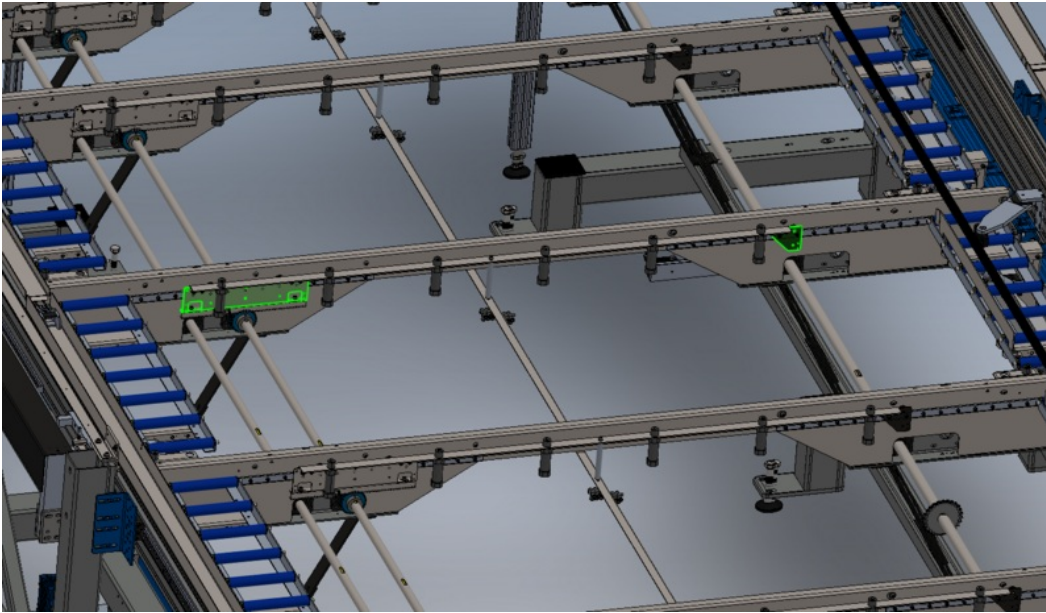

# Fichier:R0015027 Install Pneumatic Connection rail and Air Feeds Screenshot 2023-10-30 110219.png



## File history

Click on a date/time to view the file as it appeared at that time.

	Date/Time	Thumbnail	Dimensions	User	Comment
current	13:02, 30 October 2023		1,415 × 819 (458 KB)	Gareth Green (talk   contribs)	R0015027_Install_Pneumatic_Connection_rail_and_Air_Feeds_Screenshot_2023-10-30_110219