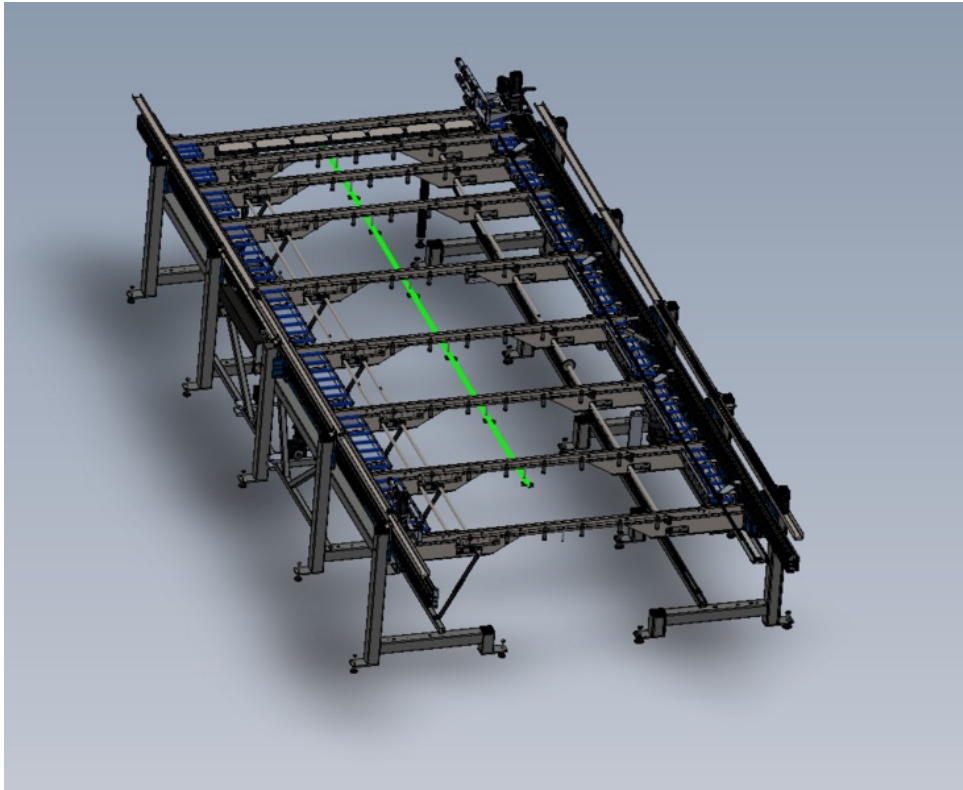

Fichier:R0015027 Install Pneumatic Connection rail and Air Feeds Screenshot 2023-10-30 103843.png



R0015027_Install_Pneumatic_Connection_rail_and_Air_Feeds_Screenshot_2023-10-30_103843

File history

Click on a date/time to view the file as it appeared at that time.

	Date/Time	Thumbnail	Dimensions	User	Comment
current	12:38, 30 October 2023		1,013 × 826 (296 KB)	Gareth Green (talk contribs)	R0015027_Install_Pneumatic_Connection_rail_and_Air_Feeds_Screenshot_2023-10-30_103843

You cannot overwrite this file.

File usage

The following page links to this file:

R0015027 Install Pneumatic Connection rail and Air Feeds

Metadata

This file contains additional information, probably added from the digital camera or scanner used to create or digitize it. If the file has been modified from its original state, some details may not fully reflect the modified file.

Horizontal resolution	37.79 dpc
Vertical resolution	37.79 dpc