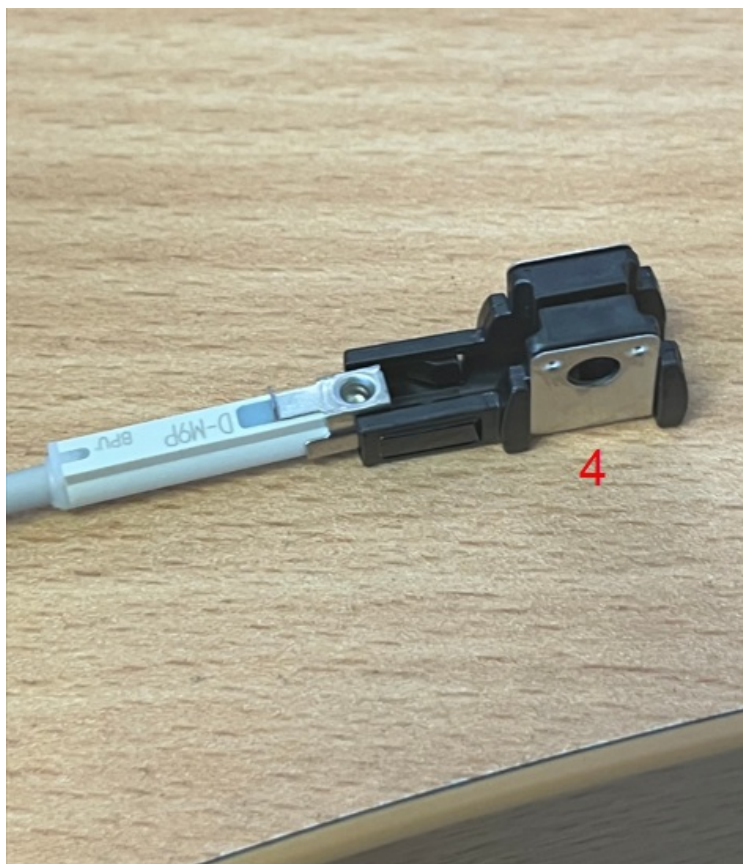

Fichier:R0015011 Bench assemble Gripper 2024-06-26 15-38-22.png

No higher resolution available.


R0015011_Bench_assemble_Gripper_2024-06-26_15-38-22

File history

Click on a date/time to view the file as it appeared at that time.

	Date/Time	Thumbnail	Dimensions	User	Comment
current	16:42, 26 June 2024		470 × 547 (400 KB)	Gareth Green (talk contribs)	R0015011_Bench_assemble_Gripper_2024-06-26_15-38-22