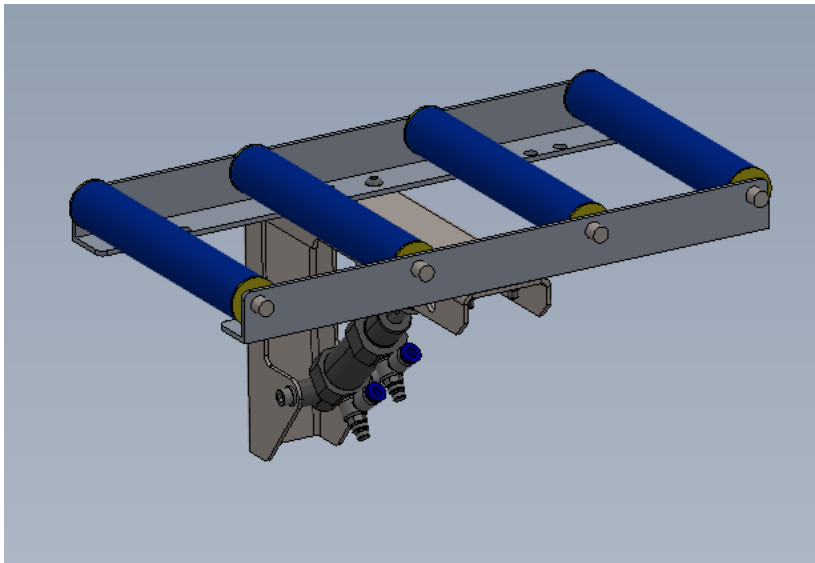

# Fichier:R0015007 Bench Assemble Roller Tables Machining Outfeed Screenshot 2023-06-12 074121.png

No higher resolution available.


## File history

Click on a date/time to view the file as it appeared at that time.

	Date/Time	Thumbnail	Dimensions	User	Comment
current	08:53, 12 June 2023		612 × 420 (28 KB)	Gareth Green (talk   contribs)	R0015007_Bench_Assemble_Roller_Tables_Machining_Outfeed_Screenshot_2023-06-12_074121