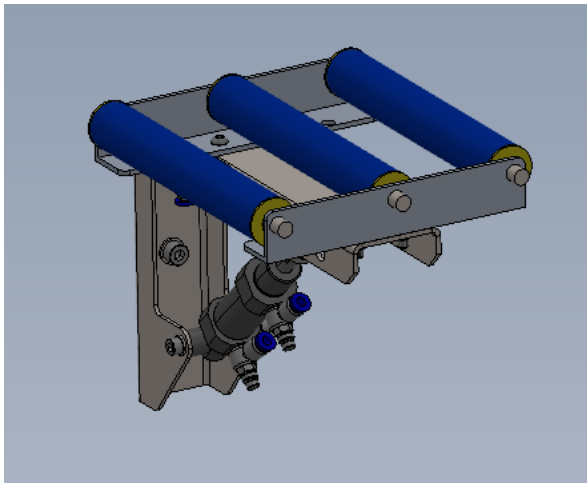

Fichier:R0015007 Bench Assemble Roller Tables Machining Outfeed Screenshot 2023-06-12 074110.png

No higher resolution available.


R0015007_Bench_Assemble_Roller_Tables_Machining_Outfeed_Screenshot_2023-06-12_074110

File history

Click on a date/time to view the file as it appeared at that time.

	Date/Time	Thumbnail	Dimensions	User	Comment
current	08:53, 12 June 2023		440 × 359 (25 KB)	Gareth Green (talk contribs)	R0015007_Bench_Assemble_Roller_Tables_Machining_Outfeed_Screenshot_2023-06-12_074110

You cannot overwrite this file.

File usage

The following page links to this file:

R0015007 Bench Assemble Roller Tables Machining Outfeed

Metadata

This file contains additional information, probably added from the digital camera or scanner used to create or digitize it. If the file has been modified from its original state, some details may not fully reflect the modified file.

Horizontal resolution	37.79 dpc
Vertical resolution	37.79 dpc