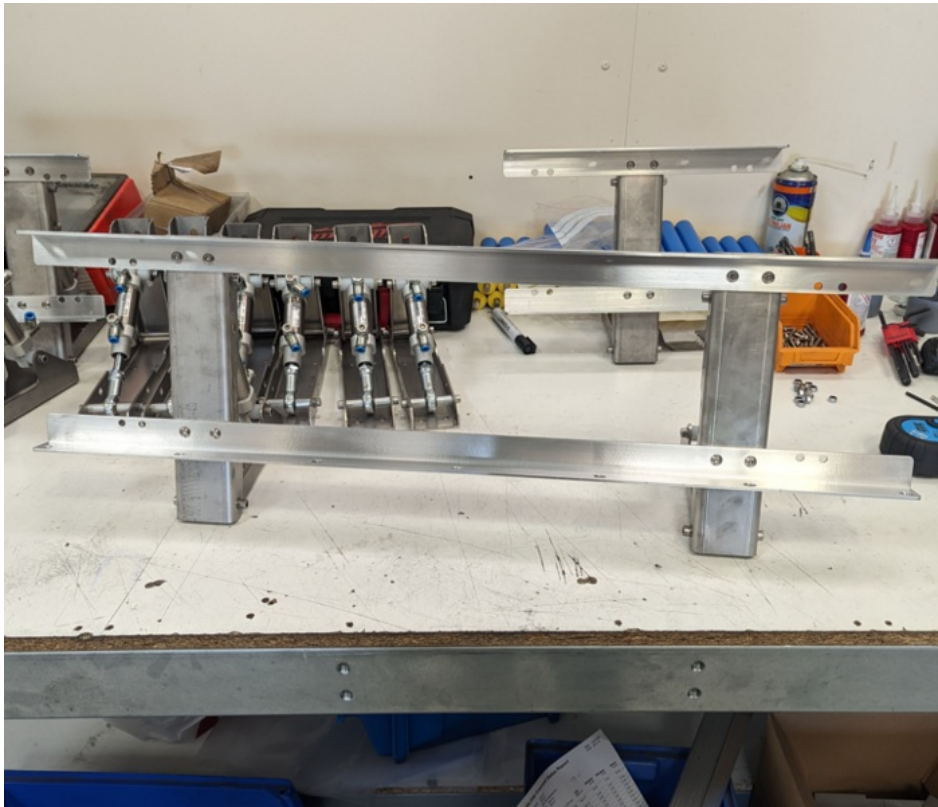

# Fichier:R0015007 Bench Assemble Roller Tables Machining Outfeed Screenshot 2023-06-09 120118.png



R0015007\_Bench\_Assemble\_Roller\_Tables\_Machining\_Outfeed\_Screenshot\_2023-06-09\_120118

## File history

Click on a date/time to view the file as it appeared at that time.

	Date/Time	Thumbnail	Dimensions	User	Comment
current	13:01, 9 June 2023		726 × 620 (651 KB)	Gareth Green (talk   contribs)	R0015007_Bench_Assemble_Roller_Tables_Machining_Outfeed_Screenshot_2023-06-09_120118