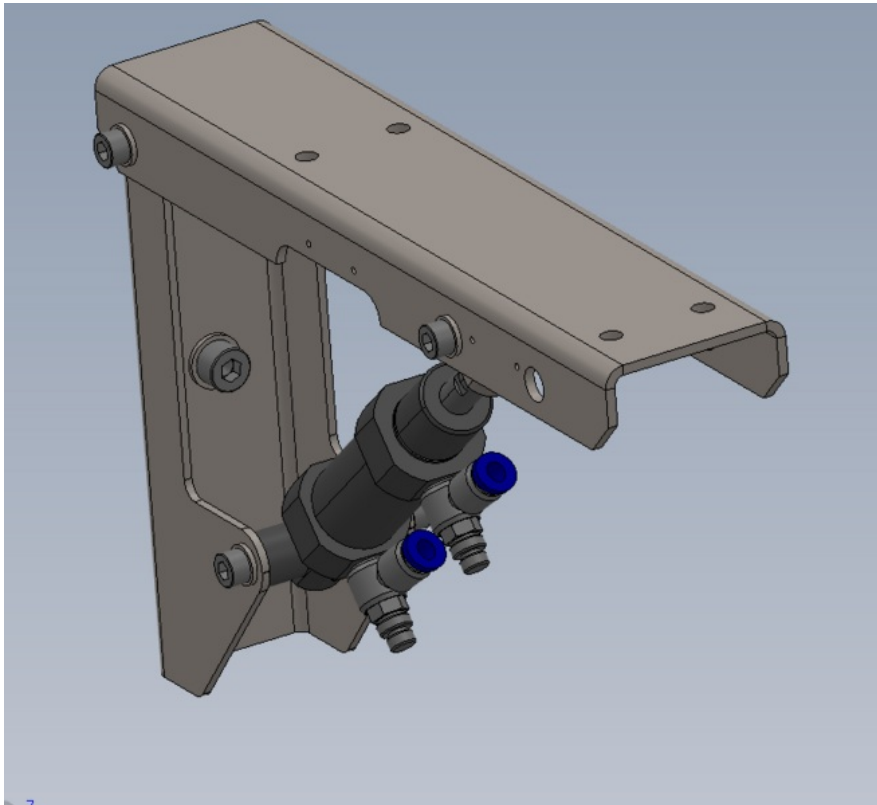

# Fichier:R0015007 Bench Assemble Roller Tables Machining Outfeed Screenshot 2023-06-06 155011.png



Horizontal resolution	37.79 dpc
Vertical resolution	37.79 dpc