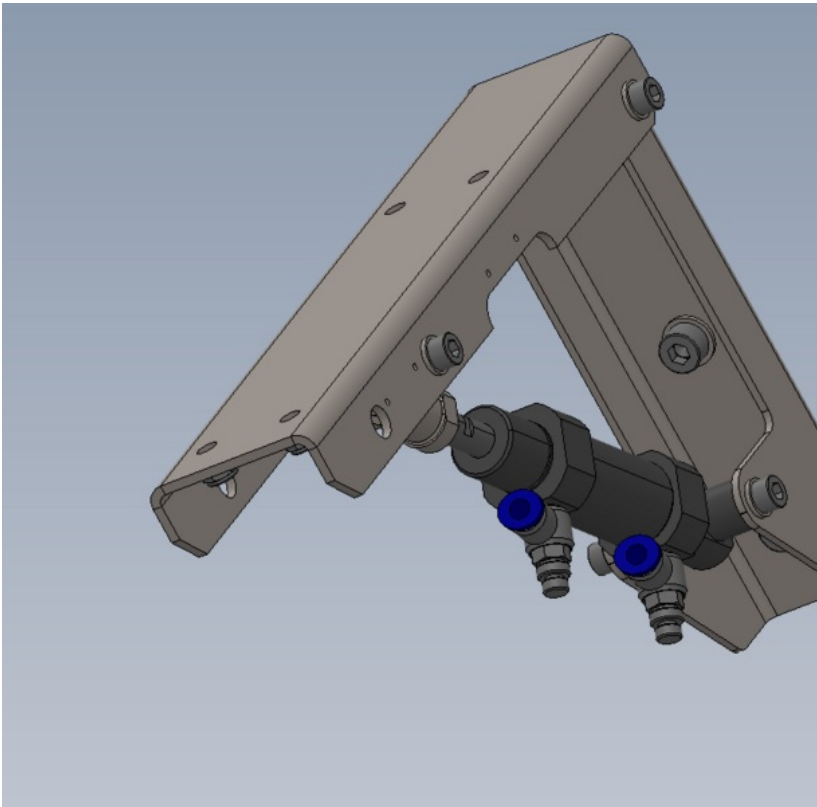

Fichier:R0015007 Bench Assemble Roller Tables Machining Outfeed Screenshot 2023-06-06 154941.png



R0015007_Bench_Assemble_Roller_Tables_Machining_Outfeed_Screenshot_2023-06-06_154941

File history

Click on a date/time to view the file as it appeared at that time.

	Date/Time	Thumbnail	Dimensions	User	Comment
current	15:50, 6 June 2023		764 × 749 (65 KB)	Gareth Green (talk contribs)	R0015007_Bench_Assemble_Roller_Tables_Machining_Outfeed_Screenshot_2023-06-06_154941

You cannot overwrite this file.

File usage

The following page links to this file:

R0015007 Bench Assemble Roller Tables Machining Outfeed

Metadata

This file contains additional information, probably added from the digital camera or scanner used to create or digitize it. If the file has been modified from its original state, some details may not fully reflect the modified file.

Horizontal resolution	37.79 dpc
Vertical resolution	37.79 dpc