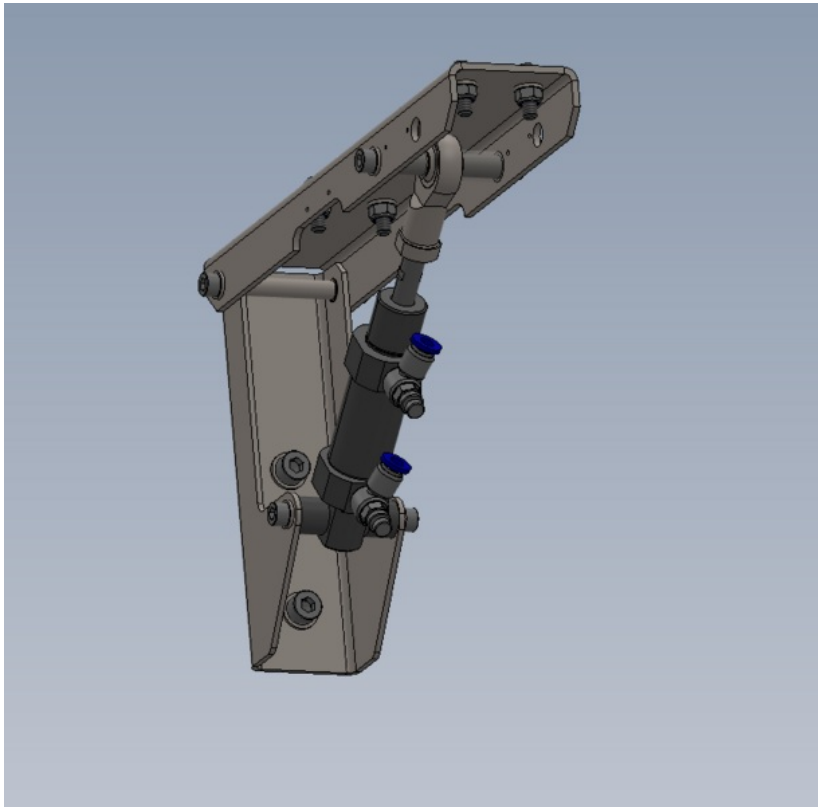

Fichier:R0015007 Bench Assemble Roller Tables Machining Outfeed Screenshot 2023-06-06 152811.png



R0015007_Bench_Assemble_Roller_Tables_Machining_Outfeed_Screenshot_2023-06-06_152811

File history

Click on a date/time to view the file as it appeared at that time.

	Date/Time	Thumbnail	Dimensions	User	Comment
current	15:28, 6 June 2023		756 × 742 (51 KB)	Gareth Green (talk contribs)	R0015007_Bench_Assemble_Roller_Tables_Machining_Outfeed_Screenshot_2023-06-06_152811

You cannot overwrite this file.

File usage

The following page links to this file:

R0015007 Bench Assemble Roller Tables Machining Outfeed

Metadata

This file contains additional information, probably added from the digital camera or scanner used to create or digitize it. If the file has been modified from its original state, some details may not fully reflect the modified file.

Horizontal resolution	37.79 dpc
Vertical resolution	37.79 dpc