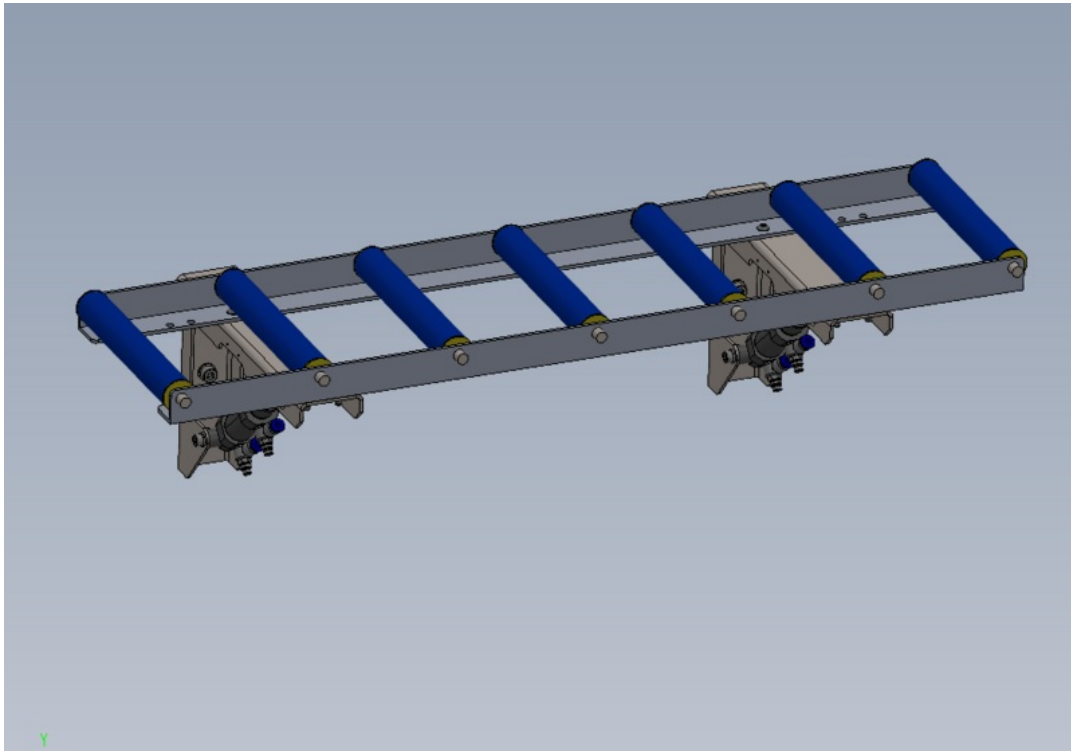

Fichier:R0015007 Bench Assemble Roller Tables Machining Outfeed Screenshot 2023-06-06 134253.png



R0015007_Bench_Assemble_Roller_Tables_Machining_Outfeed_Screenshot_2023-06-06_134253

File history

Click on a date/time to view the file as it appeared at that time.

	Date/Time	Thumbnail	Dimensions	User	Comment
current	13:43, 6 June 2023		970 × 675 (46 KB)	Gareth Green (talk contribs)	R0015007_Bench_Assemble_Roller_Tables_Machining_Outfeed_Screenshot_2023-06-06_134253

You cannot overwrite this file.

File usage

The following page links to this file:

R0015007 Bench Assemble Roller Tables Machining Outfeed

Metadata

This file contains additional information, probably added from the digital camera or scanner used to create or digitize it. If the file has been modified from its original state, some details may not fully reflect the modified file.

Horizontal resolution	37.79 dpc
Vertical resolution	37.79 dpc