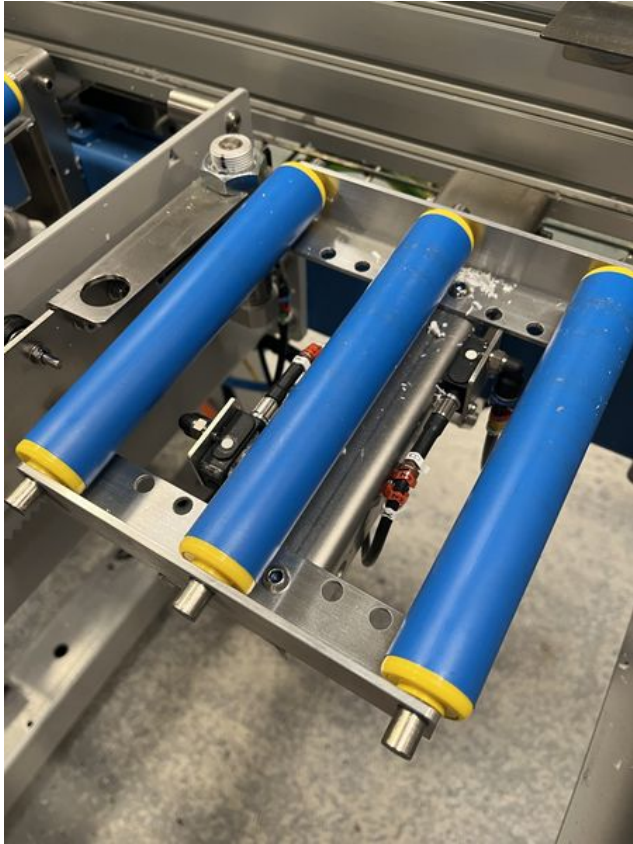

# Fichier:R0015007 Bench Assemble Roller Tables Machining Outfeed IMG 5213.JPG



R0015007\_Bench\_Assemble\_Roller\_Tables\_Machining\_Outfeed\_IMG\_5213

## File history

Click on a date/time to view the file as it appeared at that time.

	Date/Time	Thumbnail	Dimensions	User	Comment
current	13:45, 9 June 2023		3,024 × 4,032 (5.78 MB)	Gareth Green (talk   contribs)	R0015007_Bench_Assemble_Roller_Tables_Machining_Outfeed_IMG_5213