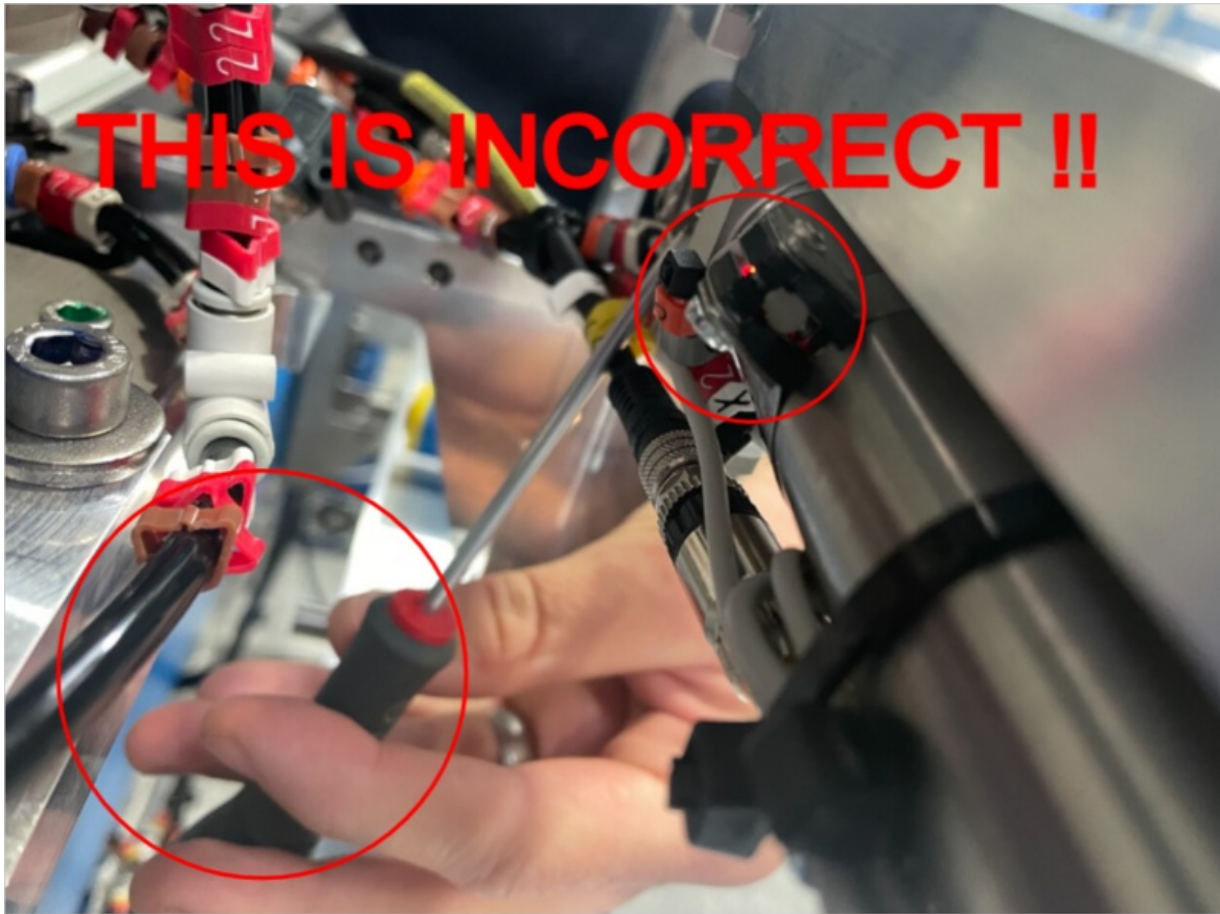

Fichier:R0015004 Bench Assemble Gripper Screenshot 2023-12-04 110245.png



R0015004_Bench_Assemble_Gripper_Screenshot_2023-12-04_110245

File history

Click on a date/time to view the file as it appeared at that time.

	Date/Time	Thumbnail	Dimensions	User	Comment
current	13:03, 4 December 2023		1,048 × 784 (1.08 MB)	Gareth Green (talk contribs)	R0015004_Bench_Assemble_Gripper_Screenshot_2023-12-04_110245

You cannot overwrite this file.

File usage

The following page links to this file:

R0015004 Bench Assemble Gripper

Metadata

This file contains additional information, probably added from the digital camera or scanner used to create or digitize it. If the file has been modified from its original state, some details may not fully reflect the modified file.