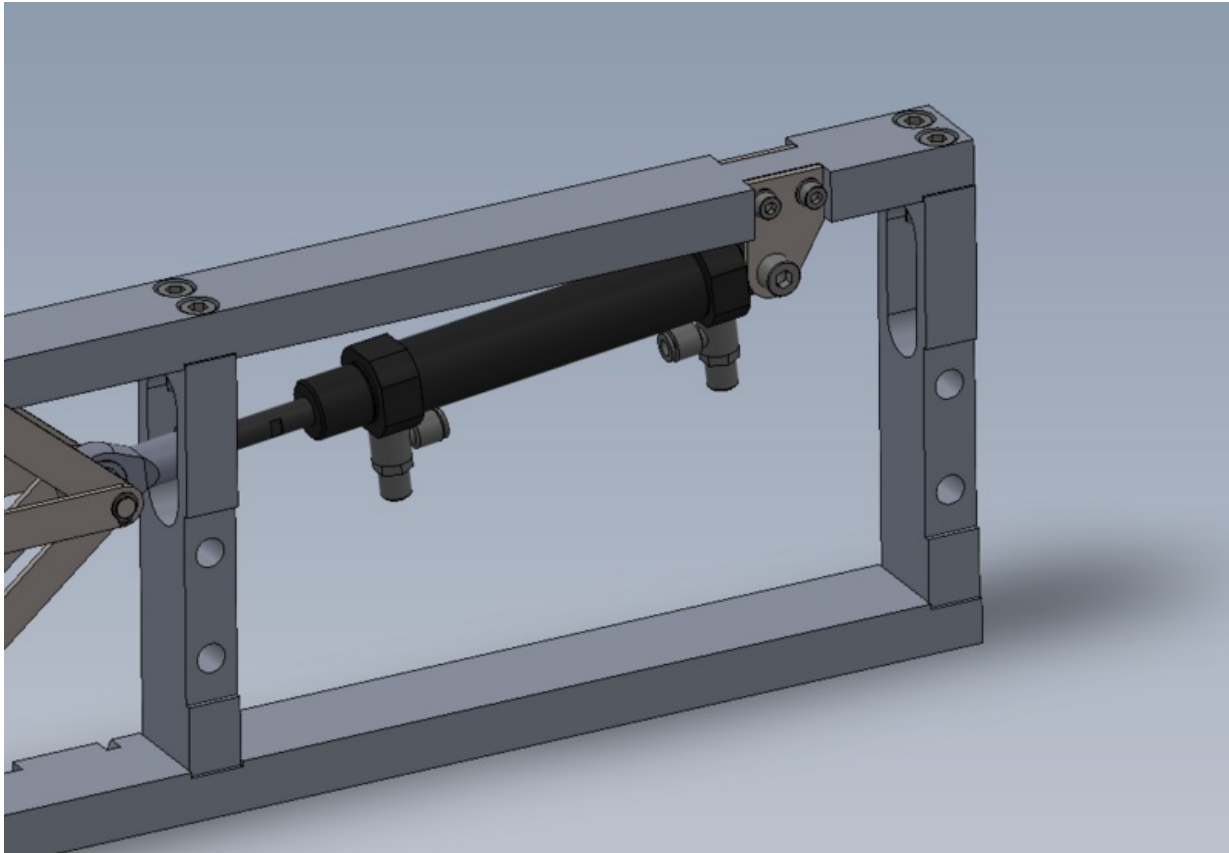

Fichier:R0015004 Bench Assemble Gripper Screenshot 2023-10-10 115628.png


R0015004_Bench_Assemble_Gripper_Screenshot_2023-10-10_115628

File history

Click on a date/time to view the file as it appeared at that time.

	Date/Time	Thumbnail	Dimensions	User	Comment
current	12:56, 10 October 2023		1,028 × 710 (84 KB)	Gareth Green (talk contribs)	R0015004_Bench_Assemble_Gripper_Screenshot_2023-10-10_115628

You cannot overwrite this file.

File usage

The following page links to this file:

R0015004 Bench Assemble Gripper

Metadata

This file contains additional information, probably added from the digital camera or scanner used to create or digitize it. If the file has been modified from its original state, some details may not fully reflect the modified file.

Horizontal resolution	37.79 dpc
Vertical resolution	37.79 dpc