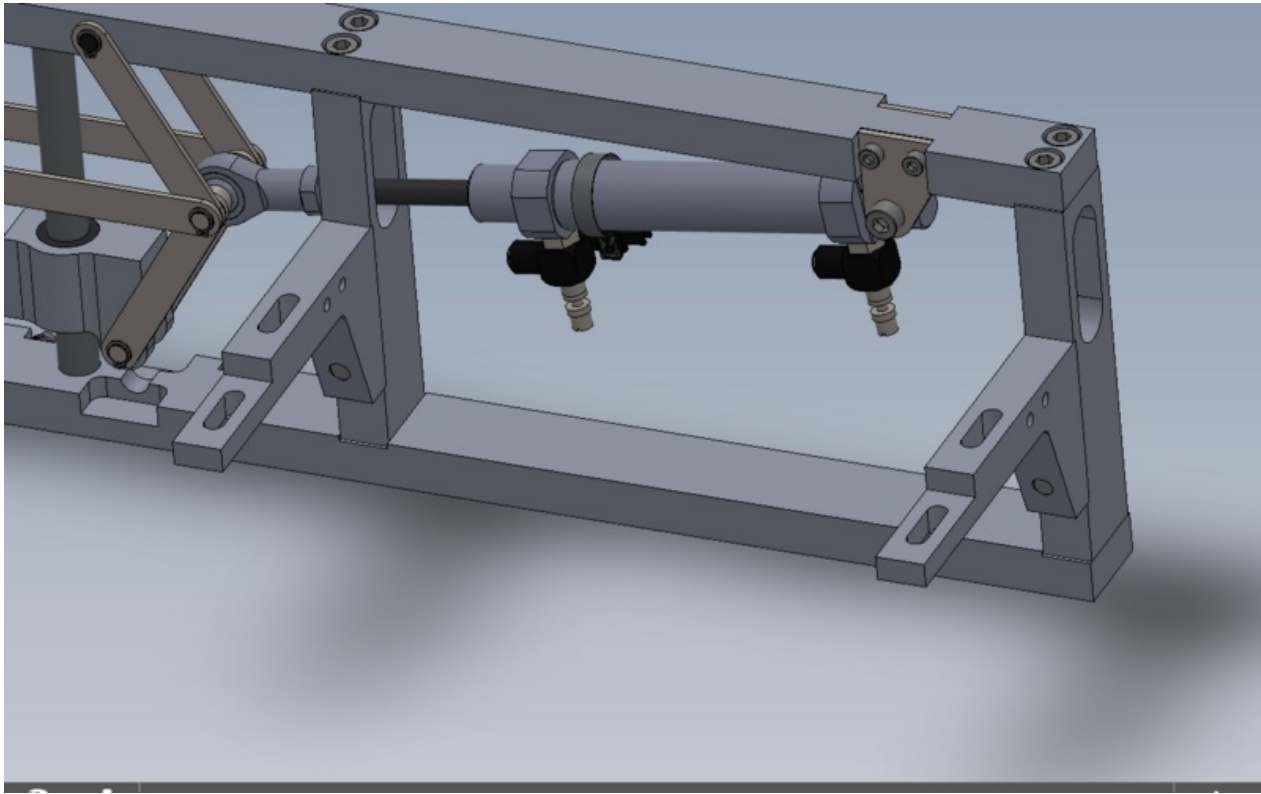

Fichier:R0015004 Bench Assemble Gripper Screenshot 2023-06-05 142922.png



R0015004_Bench_Assemble_Gripper_Screenshot_2023-06-05_142922

File history

Click on a date/time to view the file as it appeared at that time.

	Date/Time	Thumbnail	Dimensions	User	Comment
current	15:29, 5 June 2023		1,298 × 813 (176 KB)	Gareth Green (talk contribs)	R0015004_Bench_Assemble_Gripper_Screenshot_2023-06-05_142922

You cannot overwrite this file.

File usage

The following page links to this file:

R0015004 Bench Assemble Gripper

Metadata

This file contains additional information, probably added from the digital camera or scanner used to create or digitize it. If the file has been modified from its original state, some details may not fully reflect the modified file.

Horizontal resolution	37.79 dpc
Vertical resolution	37.79 dpc