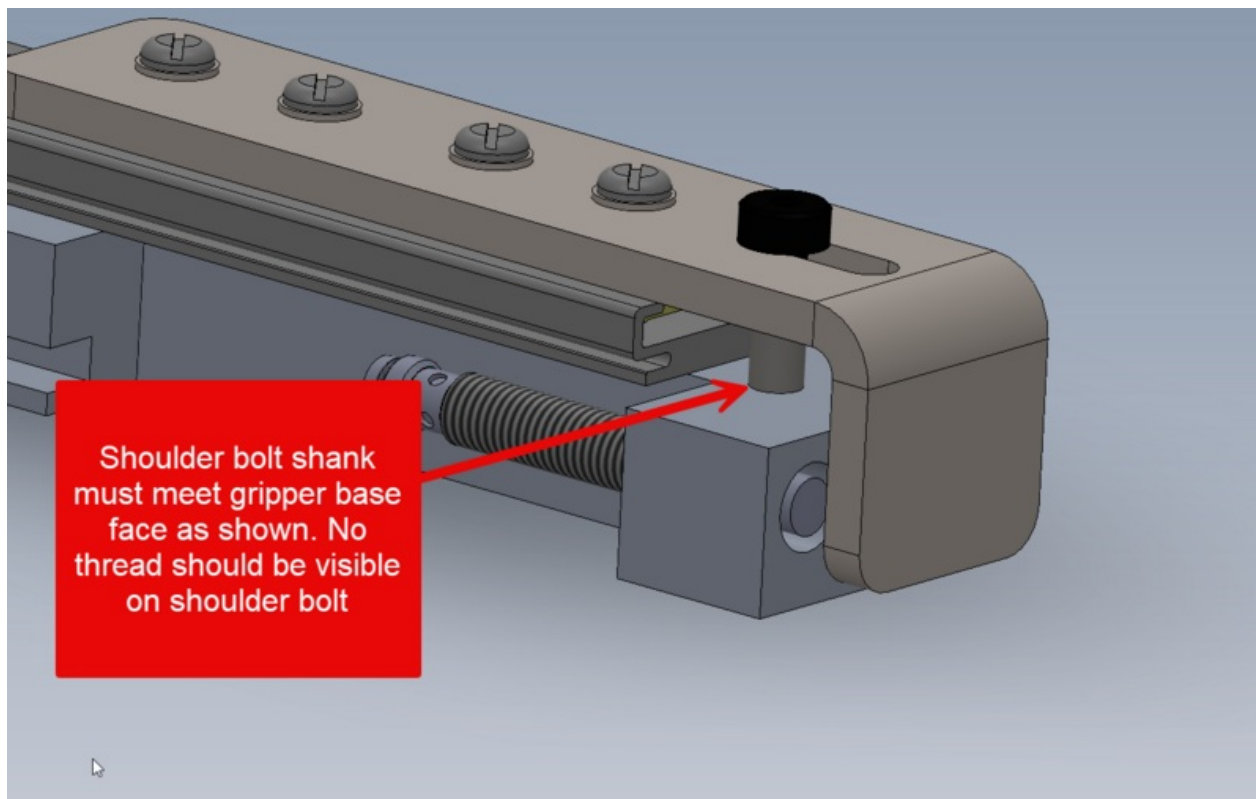

Fichier:R0015004 Bench Assemble Gripper 2024-06-25 15-42-55.png



R0015004_Bench_Assemble_Gripper_2024-06-25_15-42-55

File history

Click on a date/time to view the file as it appeared at that time.

	Date/Time	Thumbnail	Dimensions	User	Comment
current	16:49, 25 June 2024		1,271 × 799 (110 KB)	Gareth Green (talk contribs)	R0015004_Bench_Assemble_Gripper_2024-06-25_15-42-55