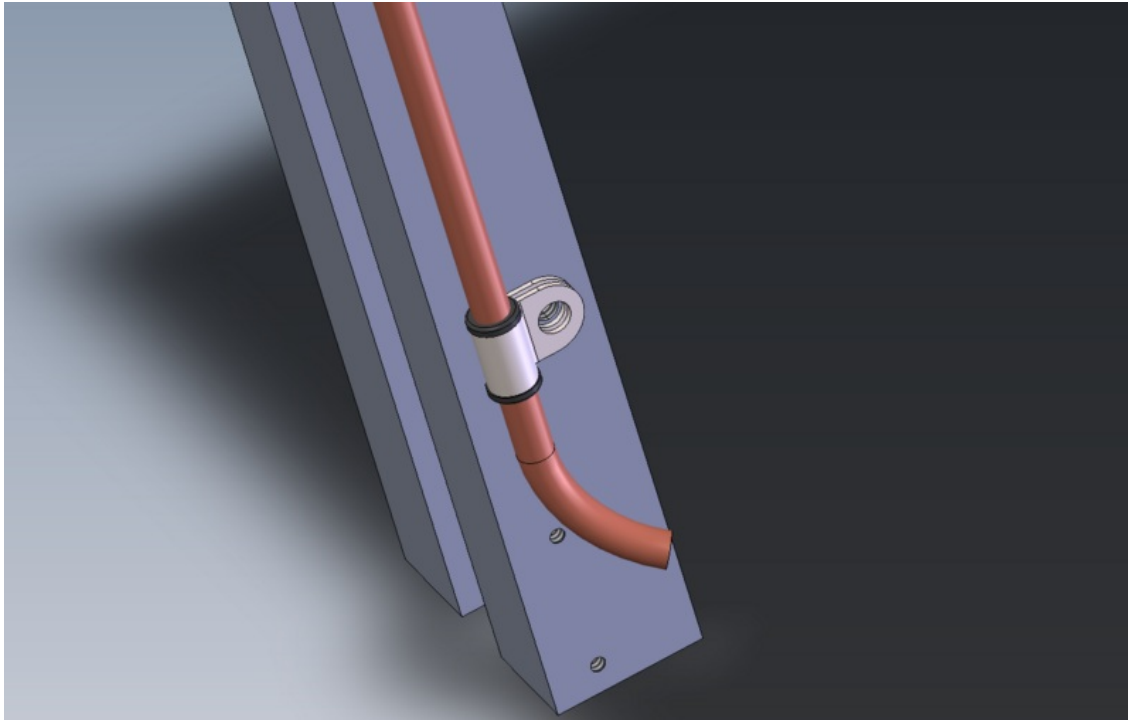

Fichier:R0010260 Bench Assemble Tool Break Sensor Screenshot 2023-09-06 124906.png



R0010260_Bench_Assemble_Tool_Break_Sensor_Screenshot_2023-09-06_124906

File history

Click on a date/time to view the file as it appeared at that time.

	Date/Time	Thumbnail	Dimensions	User	Comment
current	13:49, 6 September 2023		1,298 × 823 (196 KB)	Gareth Green (talk contribs)	R0010260_Bench_Assemble_Tool_Break_Sensor_Screenshot_2023-09-06_124906