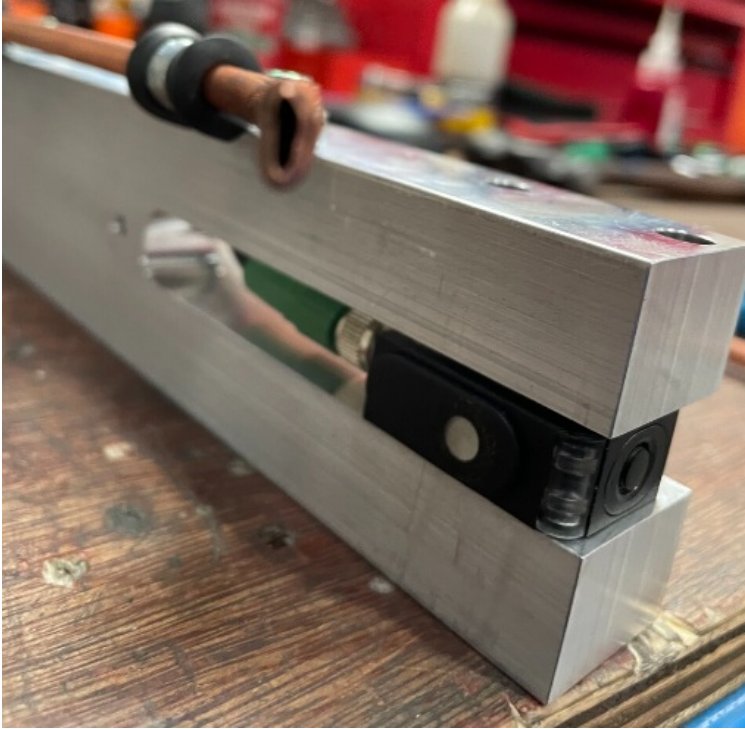

# Fichier:R0010260 Bench Assemble Tool Break Sensor Screenshot 2023-07-19 082826.png

No higher resolution available.
