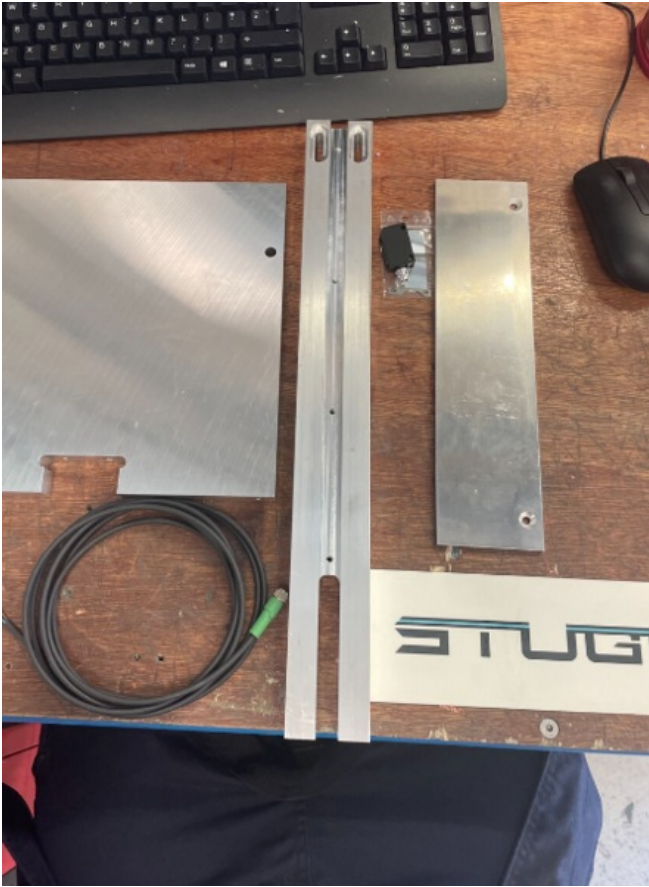

# Fichier:R0010260 Bench Assemble Tool Break Sensor Screenshot 2023-07-19 082144.png



R0010260\_Bench\_Assemble\_Tool\_Break\_Sensor\_Screenshot\_2023-07-19\_082144

## File history

Click on a date/time to view the file as it appeared at that time.

	Date/Time	Thumbnail	Dimensions	User	Comment
current	08:21, 19 July 2023		449 × 609 (484 KB)	Gareth Green (talk   contribs)	R0010260_Bench_Assemble_Tool_Break_Sensor_Screenshot_2023-07-19_082144