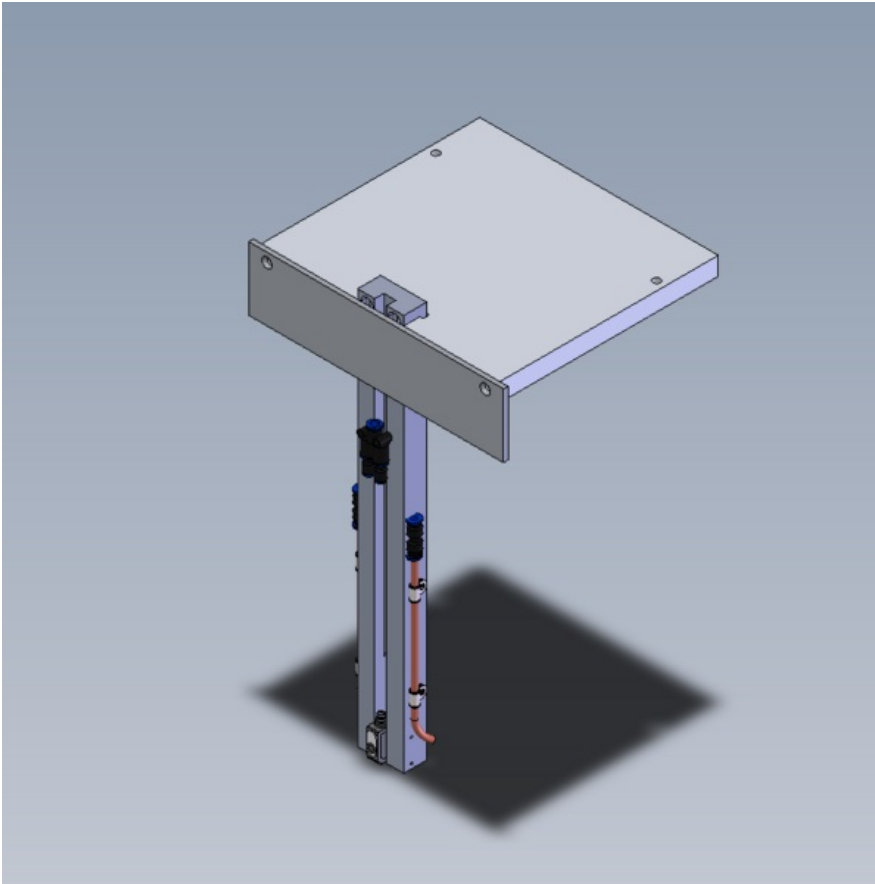

Fichier:R0010260 Bench Assemble Tool Break Sensor Screenshot 2023-07-18 144640.png



R0010260_Bench_Assemble_Tool_Break_Sensor_Screenshot_2023-07-18_144640

File history

Click on a date/time to view the file as it appeared at that time.

	Date/Time	Thumbnail	Dimensions	User	Comment
current	15:46, 18 July 2023		807 × 809 (54 KB)	Gareth Green (talk contribs)	R0010260_Bench_Assemble_Tool_Break_Sensor_Screenshot_2023-07-18_144640

You cannot overwrite this file.

File usage

The following page links to this file:

R0010260 Bench Assemble Tool Break Sensor

Metadata

This file contains additional information, probably added from the digital camera or scanner used to create or digitize it. If the file has been modified from its original state, some details may not fully reflect the modified file.

Horizontal resolution	37.79 dpc
Vertical resolution	37.79 dpc