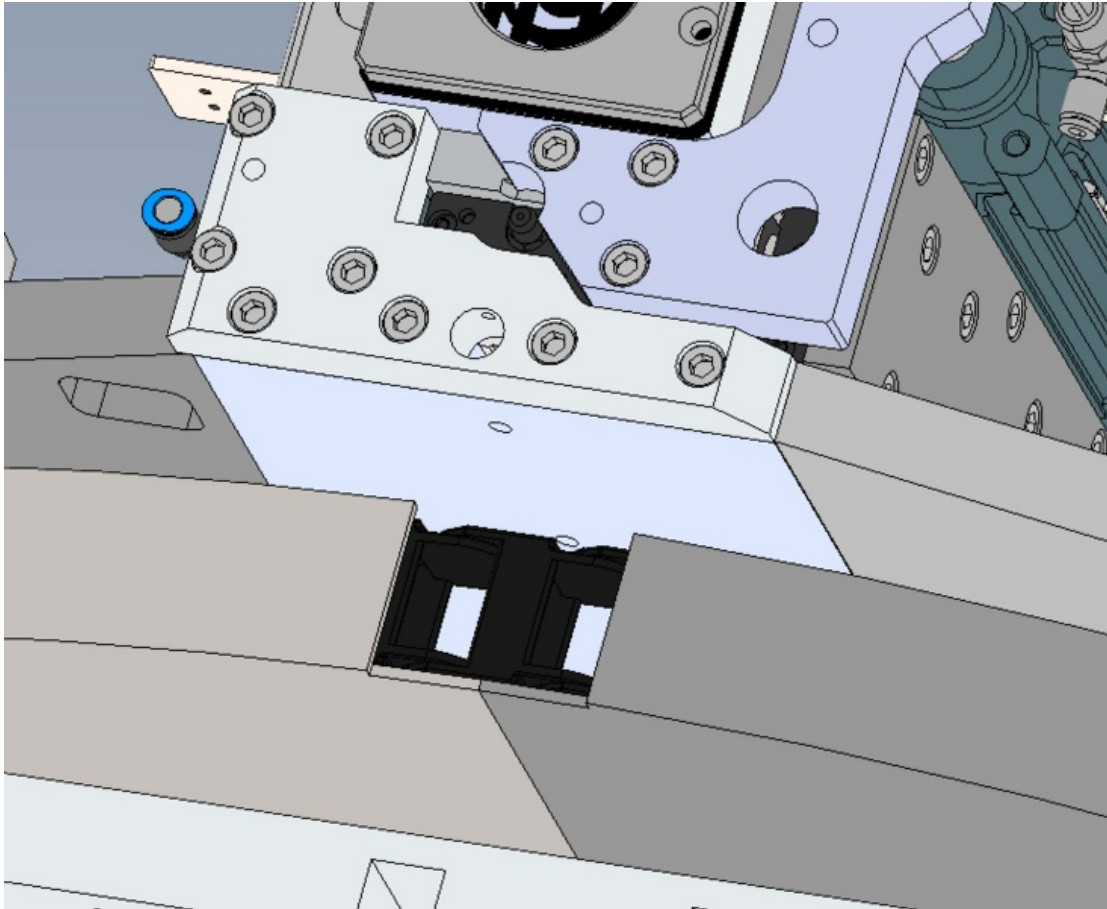

# Fichier:R000718E Stage 2 spindle assembly Screenshot 2023-12-11 143622.png



R000718E\_Stage\_2\_spindle\_assembly\_Screenshot\_2023-12-11\_143622

## File history

Click on a date/time to view the file as it appeared at that time.

	Date/Time	Thumbnail	Dimensions	User	Comment
current	16:36, 11 December 2023		782 × 638 (38 KB)	Gareth Green (talk   contribs)	R000718E_Stage_2_spindle_assembly_Screenshot_2023-12-11_143622

## Metadata

This file contains additional information, probably added from the digital camera or scanner used to create or digitize it. If the file has been modified from its original state, some details may not fully reflect the modified file.

Horizontal resolution	37.79 dpc
Vertical resolution	37.79 dpc