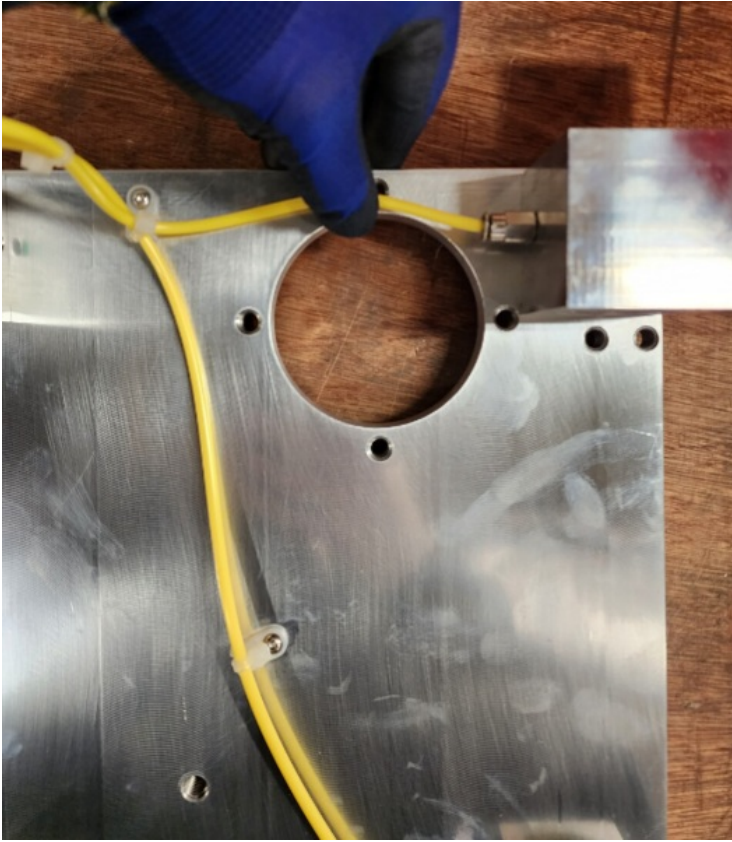

Fichier:R000569E Bench Assemble Head Spindle Posts Screenshot 2023-11-10 084423.png



R000569E_Bench_Assemble_Head_Spindle_Posts_Screenshot_2023-11-10_084423

File history

Click on a date/time to view the file as it appeared at that time.

	Date/Time	Thumbnail	Dimensions	User	Comment
current	10:44, 10 November 2023		528 × 602 (547 KB)	Gareth Green (talk contribs)	R000569E_Bench_Assemble_Head_Spindle_Posts_Screenshot_2023-11-10_084423

You cannot overwrite this file.

File usage

The following page links to this file:

R000569E Bench Assemble Head Spindle Posts

Metadata

This file contains additional information, probably added from the digital camera or scanner used to create or digitize it. If the file has been modified from its original state, some details may not fully reflect the modified file.

Horizontal resolution	37.79 dpc
Vertical resolution	37.79 dpc