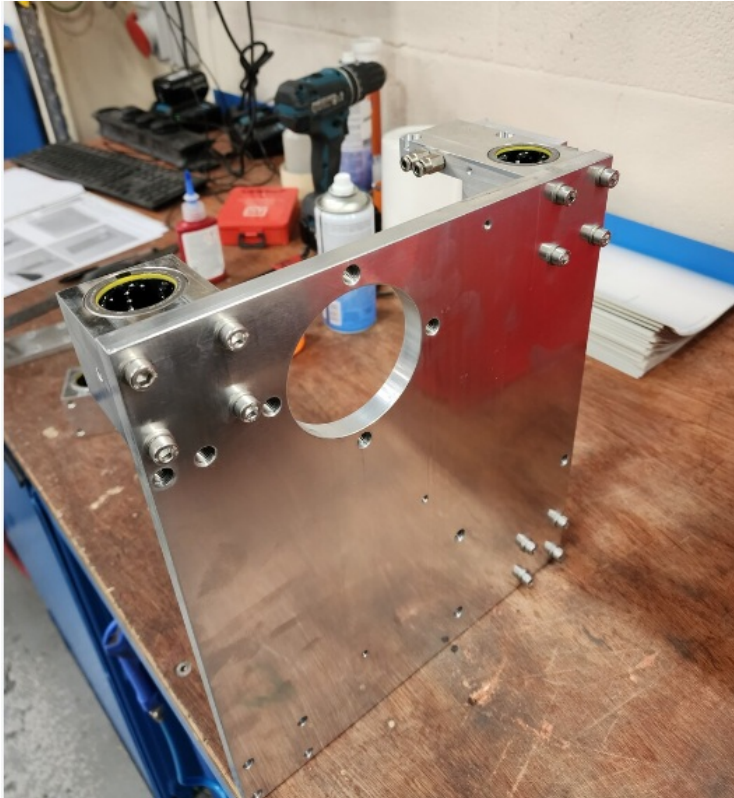

Fichier:R000569E Bench Assemble Head Spindle Posts Screenshot 2023-11-10 084331.png

No higher resolution available.


R000569E_Bench_Assemble_Head_Spindle_Posts_Screenshot_2023-11-10_084331

File history

Click on a date/time to view the file as it appeared at that time.

	Date/Time	Thumbnail	Dimensions	User	Comment
current	10:43, 10 November 2023		528 × 571 (519 KB)	Gareth Green (talk contribs)	R000569E_Bench_Assemble_Head_Spindle_Posts_Screenshot_2023-11-10_084331

You cannot overwrite this file.

File usage

The following page links to this file:

R000569E Bench Assemble Head Spindle Posts

Metadata

This file contains additional information, probably added from the digital camera or scanner used to create or digitize it. If the file has been modified from its original state, some details may not fully reflect the modified file.

Horizontal resolution	37.79 dpc
Vertical resolution	37.79 dpc