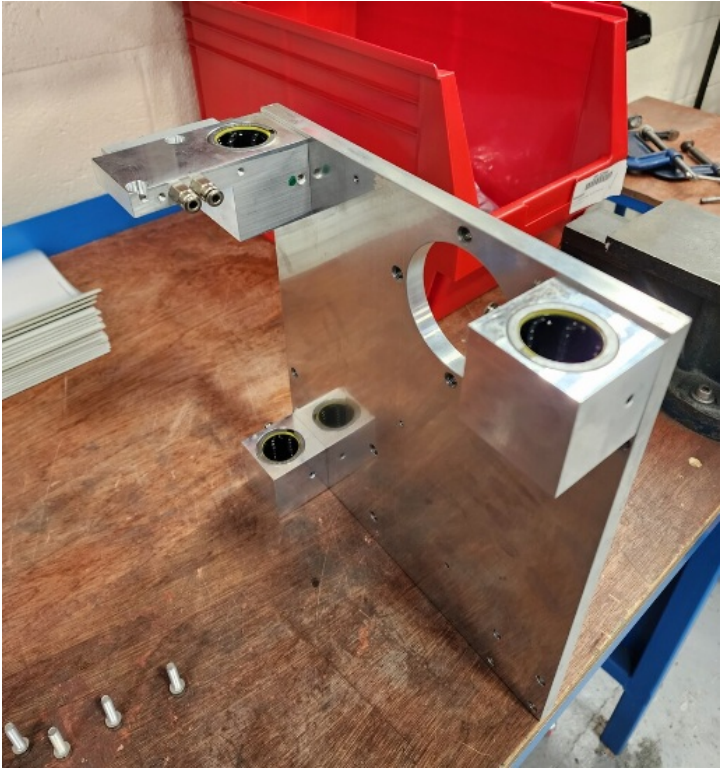

Fichier:R000569E Bench Assemble Head Spindle Posts Screenshot 2023-11-10 084236.png

No higher resolution available.


R000569E_Bench_Assemble_Head_Spindle_Posts_Screenshot_2023-11-10_084236

File history

Click on a date/time to view the file as it appeared at that time.

	Date/Time	Thumbnail	Dimensions	User	Comment
current	10:42, 10 November 2023		514 × 548 (525 KB)	Gareth Green (talk contribs)	R000569E_Bench_Assemble_Head_Spindle_Posts_Screenshot_2023-11-10_084236

You cannot overwrite this file.

File usage

The following page links to this file:

R000569E Bench Assemble Head Spindle Posts

Metadata

This file contains additional information, probably added from the digital camera or scanner used to create or digitize it. If the file has been modified from its original state, some details may not fully reflect the modified file.

Horizontal resolution	37.79 dpc
Vertical resolution	37.79 dpc