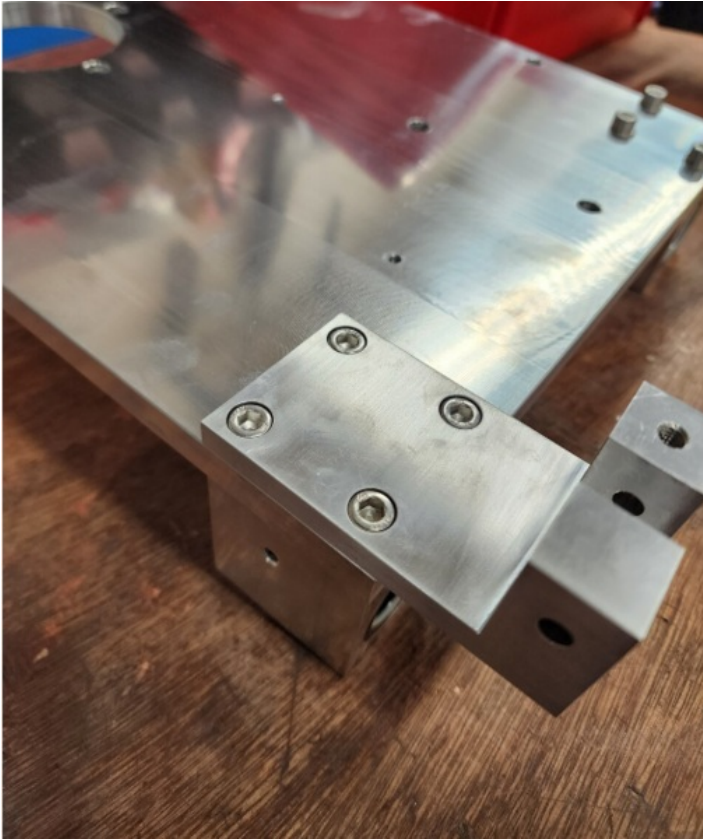

# Fichier:R000569E Bench Assemble Head Spindle Posts Screenshot 2023-11-10 084118.png



R000569E\_Bench\_Assemble\_Head\_Spindle\_Posts\_Screenshot\_2023-11-10\_084118

## File history

Click on a date/time to view the file as it appeared at that time.

	Date/Time	Thumbnail	Dimensions	User	Comment
current	10:41, 10 November 2023		531 × 630 (547 KB)	Gareth Green (talk   contribs)	R000569E_Bench_Assemble_Head_Spindle_Posts_Screenshot_2023-11-10_084118