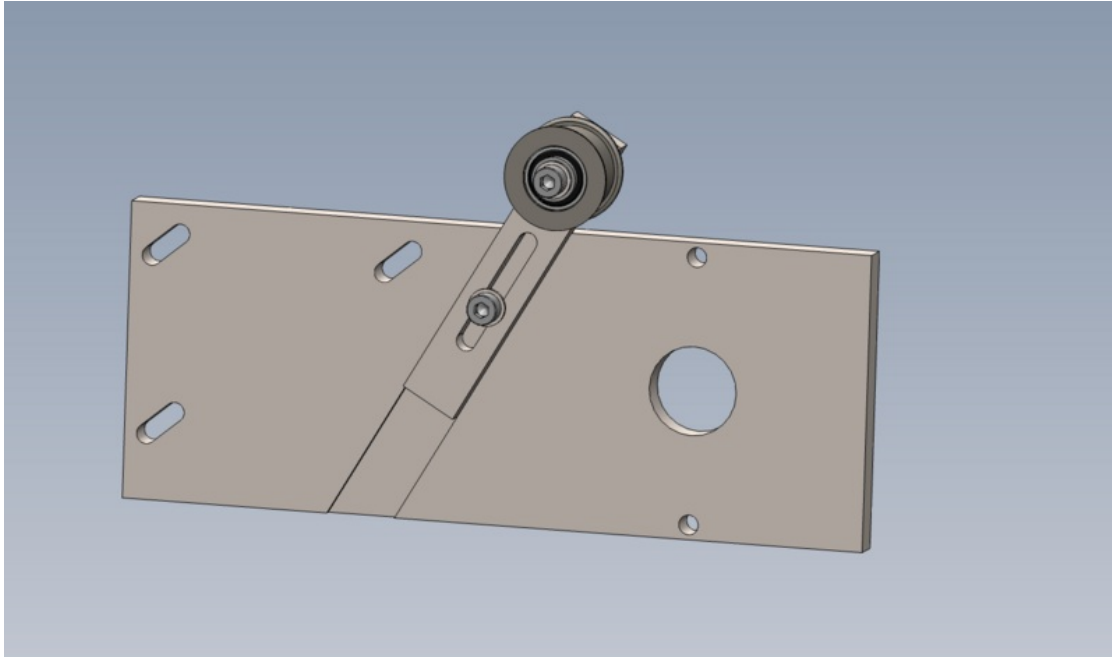

# Fichier:R000569E Bench Assemble Head Spindle Posts Screenshot 2023-09-13 094914.png



R000569E\_Bench\_Assemble\_Head\_Spindle\_Posts\_Screenshot\_2023-09-13\_094914

## File history

Click on a date/time to view the file as it appeared at that time.

	Date/Time	Thumbnail	Dimensions	User	Comment
current	10:50, 13 September 2023		1,383 × 814 (49 KB)	Gareth Green (talk   contribs)	R000569E_Bench_Assemble_Head_Spindle_Posts_Screenshot_2023-09-13_094914

## File usage

The following page links to this file:

R000569E Bench Assemble Head Spindle Posts

Horizontal resolution	37.79 dpc
Vertical resolution	37.79 dpc