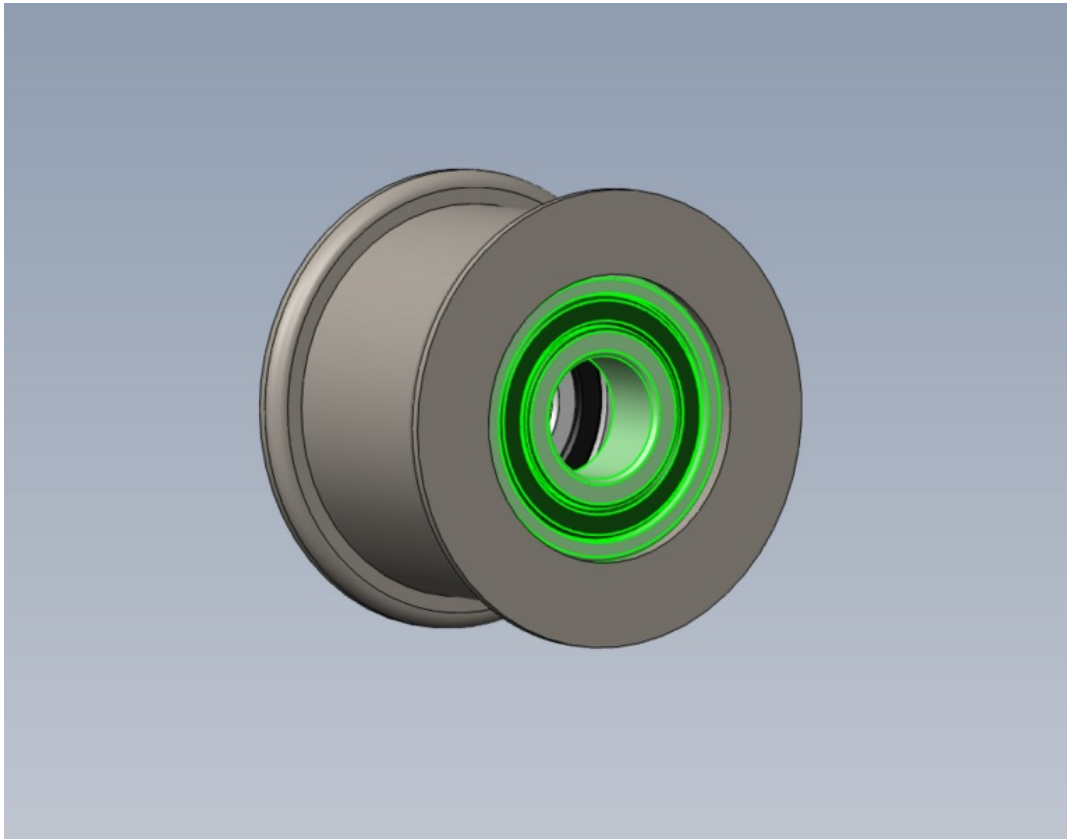

# Fichier:R000569E Bench Assemble Head Spindle Posts Screenshot 2023-09-13 094050.png



R000569E\_Bench\_Assemble\_Head\_Spindle\_Posts\_Screenshot\_2023-09-13\_094050

## File history

Click on a date/time to view the file as it appeared at that time.

	Date/Time	Thumbnail	Dimensions	User	Comment
current	10:44, 13 September 2023		932 × 727 (92 KB)	Gareth Green (talk   contribs)	R000569E_Bench_Assemble_Head_Spindle_Posts_Screenshot_2023-09-13_094050

## File usage

The following page links to this file:

R000569E Bench Assemble Head Spindle Posts

Horizontal resolution	37.79 dpc
Vertical resolution	37.79 dpc