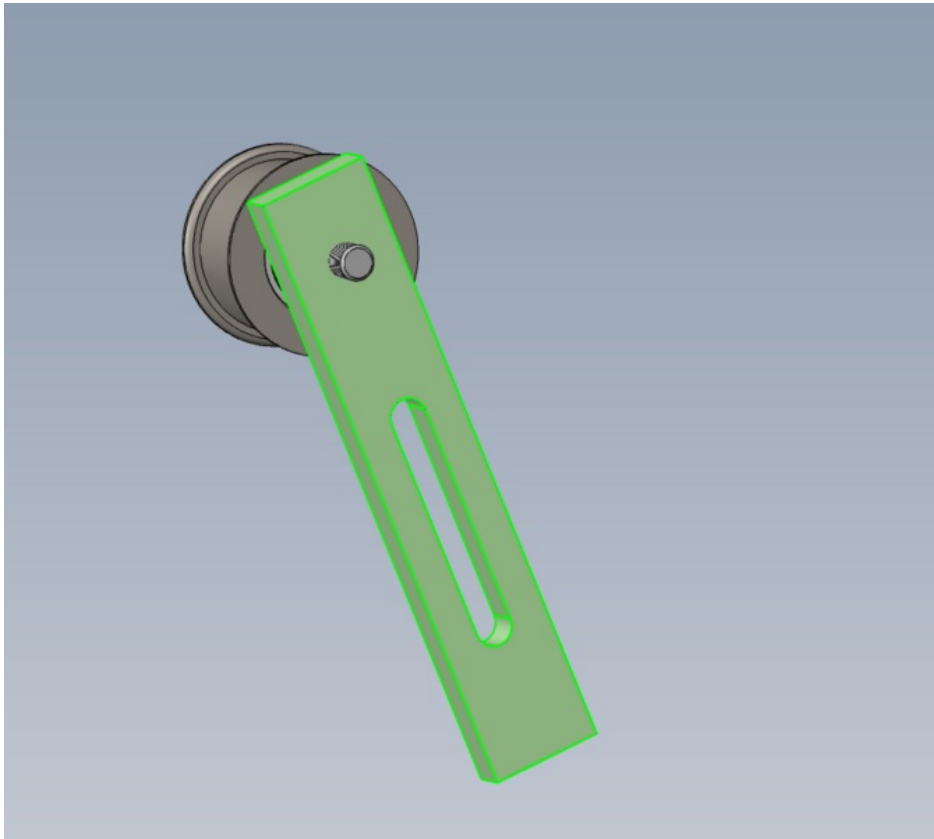

# Fichier:R000569E Bench Assemble Head Spindle Posts Screenshot 2023-09-13 094007.png



R000569E\_Bench\_Assemble\_Head\_Spindle\_Posts\_Screenshot\_2023-09-13\_094007

## File history

Click on a date/time to view the file as it appeared at that time.

	Date/Time	Thumbnail	Dimensions	User	Comment
current	10:44, 13 September 2023		875 × 780 (36 KB)	Gareth Green (talk   contribs)	R000569E_Bench_Assemble_Head_Spindle_Posts_Screenshot_2023-09-13_094007

Horizontal resolution	37.79 dpc
Vertical resolution	37.79 dpc