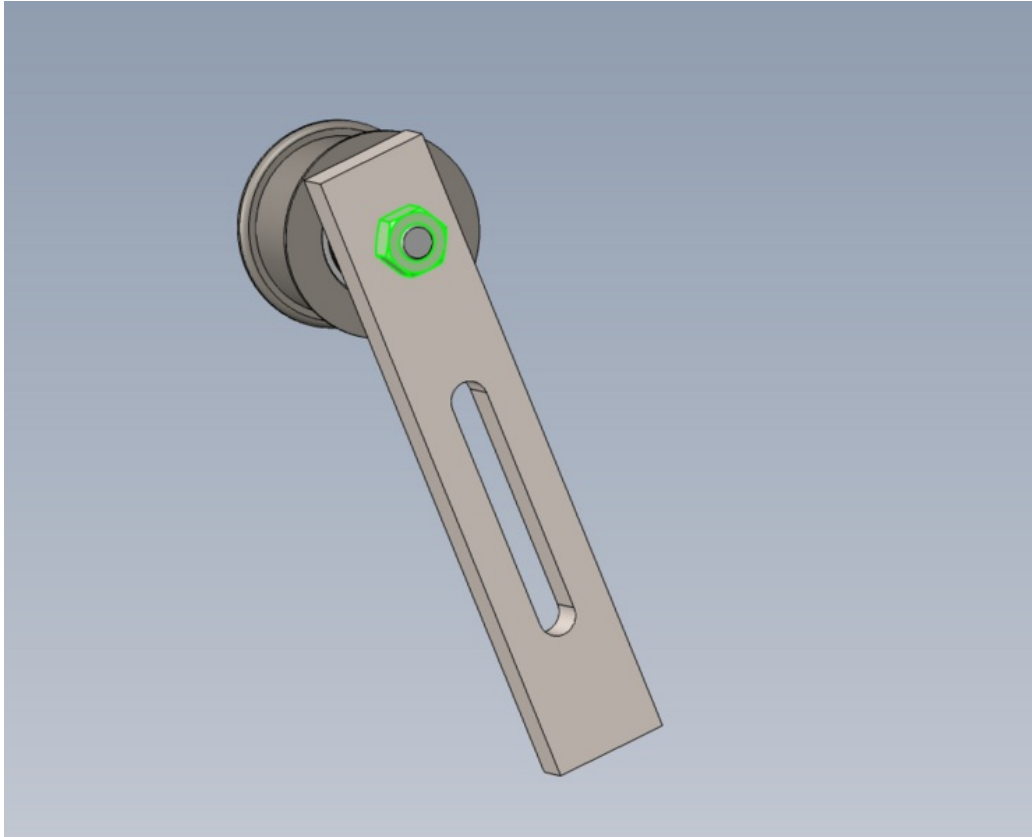

# Fichier:R000569E Bench Assemble Head Spindle Posts Screenshot 2023-09-13 093954.png



R000569E\_Bench\_Assemble\_Head\_Spindle\_Posts\_Screenshot\_2023-09-13\_093954

## File history

Click on a date/time to view the file as it appeared at that time.

	Date/Time	Thumbnail	Dimensions	User	Comment
current	10:44, 13 September 2023		944 × 760 (35 KB)	Gareth Green (talk   contribs)	R000569E_Bench_Assemble_Head_Spindle_Posts_Screenshot_2023-09-13_093954

## File usage

The following page links to this file:

R000569E Bench Assemble Head Spindle Posts