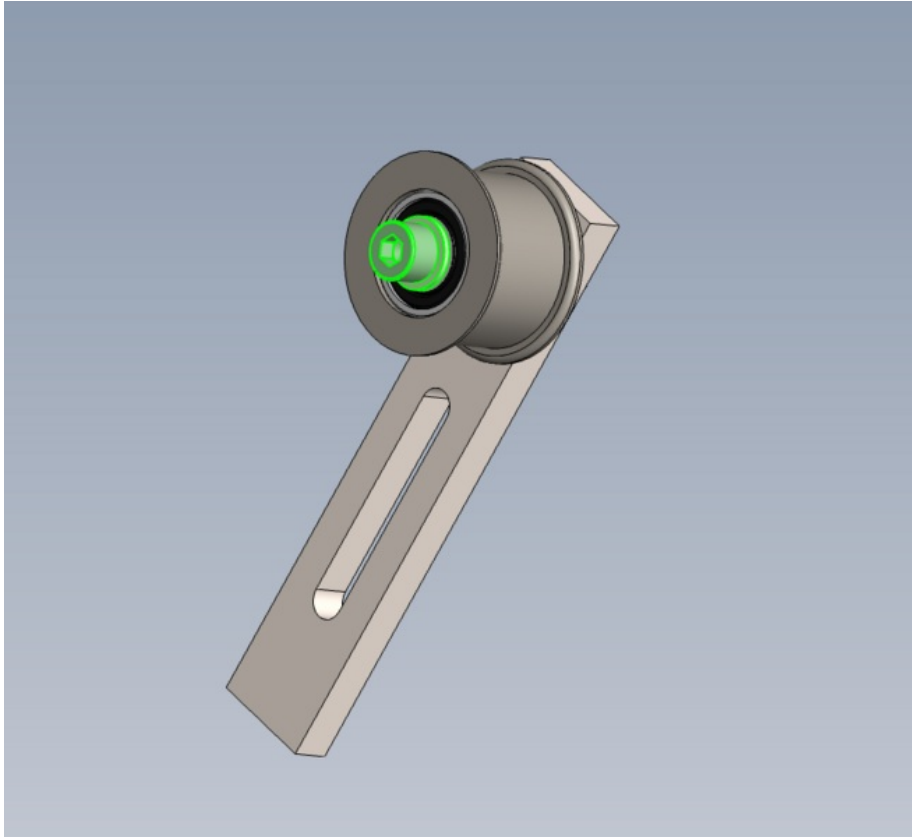

Fichier:R000569E Bench Assemble Head Spindle Posts Screenshot 2023-09-13 093944.png



R000569E_Bench_Assemble_Head_Spindle_Posts_Screenshot_2023-09-13_093944

File history

Click on a date/time to view the file as it appeared at that time.

	Date/Time	Thumbnail	Dimensions	User	Comment
current	10:44, 13 September 2023		844 × 772 (45 KB)	Gareth Green (talk contribs)	R000569E_Bench_Assemble_Head_Spindle_Posts_Screenshot_2023-09-13_093944

You cannot overwrite this file.

File usage

The following page links to this file:

R000569E Bench Assemble Head Spindle Posts

Metadata

This file contains additional information, probably added from the digital camera or scanner used to create or digitize it. If the file has been modified from its original state, some details may not fully reflect the modified file.

Horizontal resolution	37.79 dpc
Vertical resolution	37.79 dpc