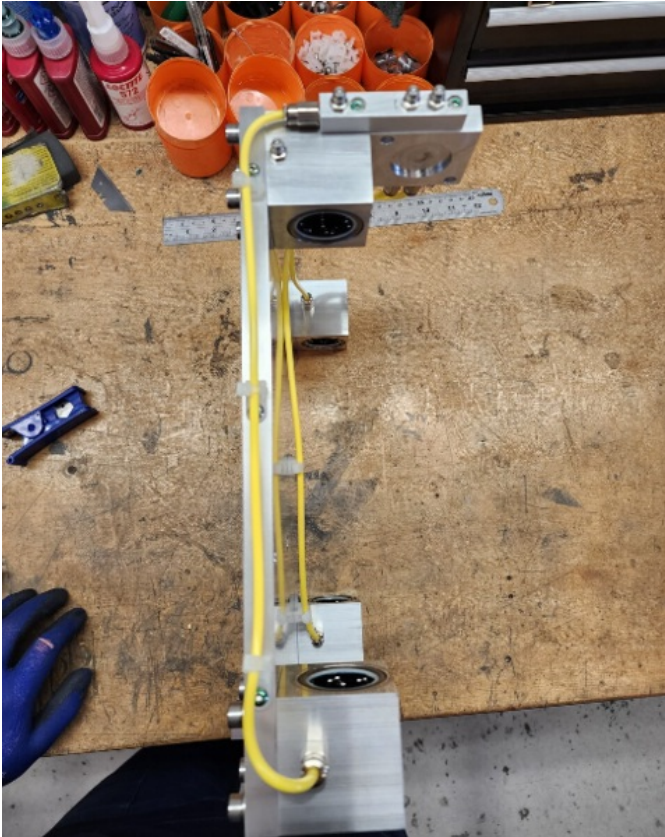

Fichier:R000569E Bench Assemble Head Spindle Posts Screenshot 2023-09-13 093059.png



R000569E_Bench_Assemble_Head_Spindle_Posts_Screenshot_2023-09-13_093059

File history

Click on a date/time to view the file as it appeared at that time.

	Date/Time	Thumbnail	Dimensions	User	Comment
current	09:31, 13 September 2023		487 × 611 (625 KB)	Gareth Green (talk contribs)	R000569E_Bench_Assemble_Head_Spindle_Posts_Screenshot_2023-09-13_093059

You cannot overwrite this file.

File usage

The following page links to this file:

R000569E Bench Assemble Head Spindle Posts

Metadata

This file contains additional information, probably added from the digital camera or scanner used to create or digitize it. If the file has been modified from its original state, some details may not fully reflect the modified file.

Horizontal resolution	37.79 dpc
Vertical resolution	37.79 dpc