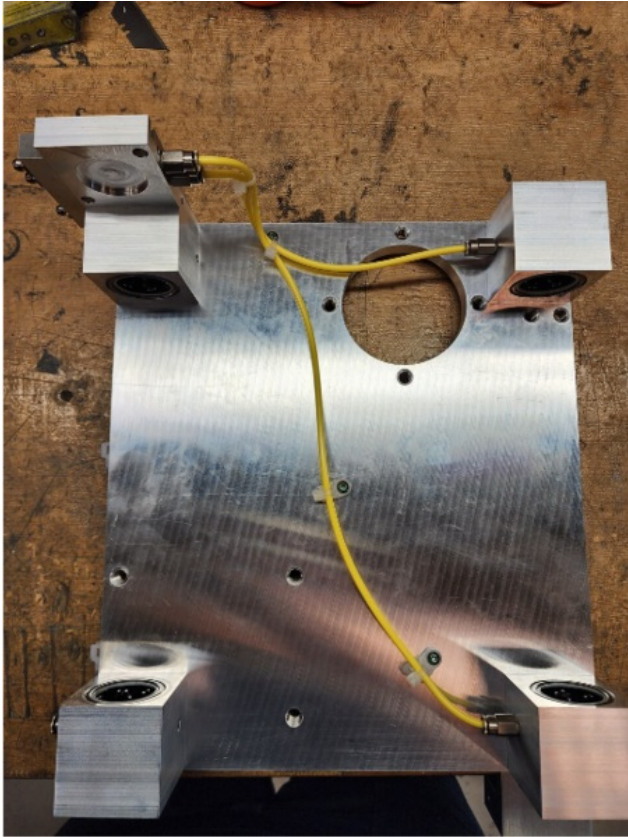

Fichier:R000569E Bench Assemble Head Spindle Posts Screenshot 2023-09-13 092804.png



R000569E_Bench_Assemble_Head_Spindle_Posts_Screenshot_2023-09-13_092804

You cannot overwrite this file.

File usage

The following page links to this file:

R000569E Bench Assemble Head Spindle Posts

Metadata

This file contains additional information, probably added from the digital camera or scanner used to create or digitize it. If the file has been modified from its original state, some details may not fully reflect the modified file.

| | |
|-----------------------|-----------|
| Horizontal resolution | 37.79 dpc |
| Vertical resolution | 37.79 dpc |