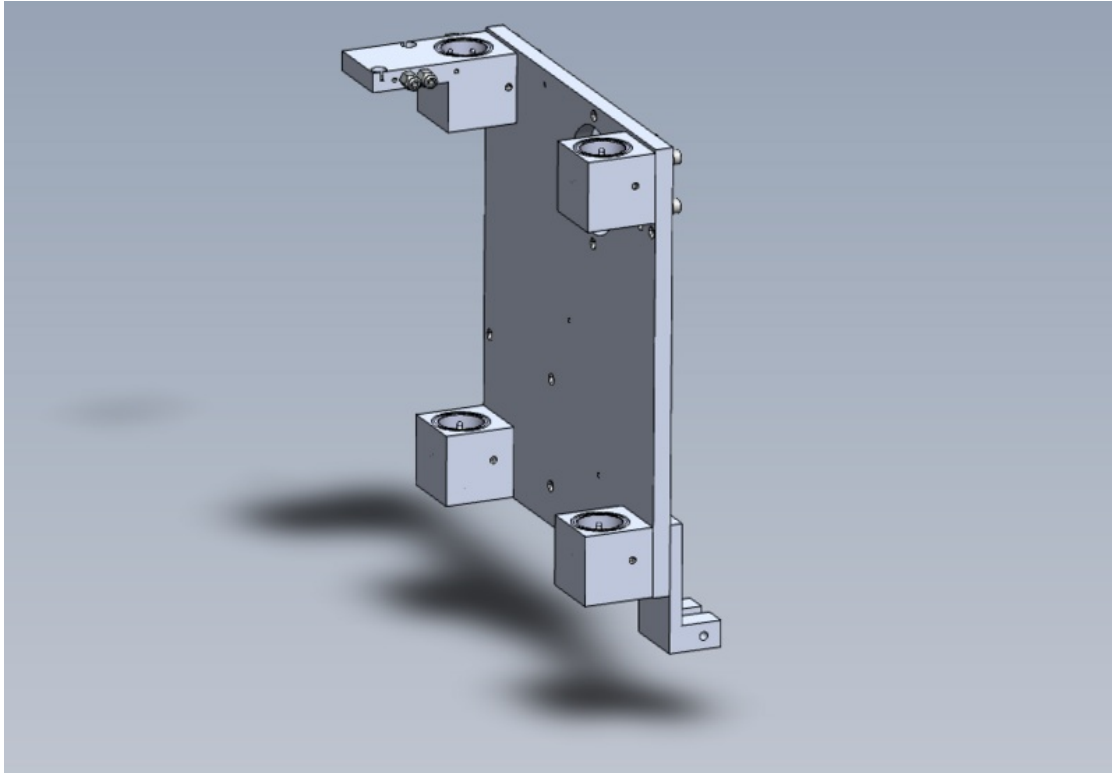

Fichier:R000569E Bench Assemble Head Spindle Posts Screenshot 2023-09-13 092118.png



R000569E_Bench_Assemble_Head_Spindle_Posts_Screenshot_2023-09-13_092118

File history

Click on a date/time to view the file as it appeared at that time.

	Date/Time	Thumbnail	Dimensions	User	Comment
current	10:22, 13 September 2023		873 × 606 (60 KB)	Gareth Green (talk contribs)	R000569E_Bench_Assemble_Head_Spindle_Posts_Screenshot_2023-09-13_092118

You cannot overwrite this file.

File usage

The following page links to this file:

R000569E Bench Assemble Head Spindle Posts

Metadata

This file contains additional information, probably added from the digital camera or scanner used to create or digitize it. If the file has been modified from its original state, some details may not fully reflect the modified file.

Horizontal resolution	37.79 dpc
Vertical resolution	37.79 dpc