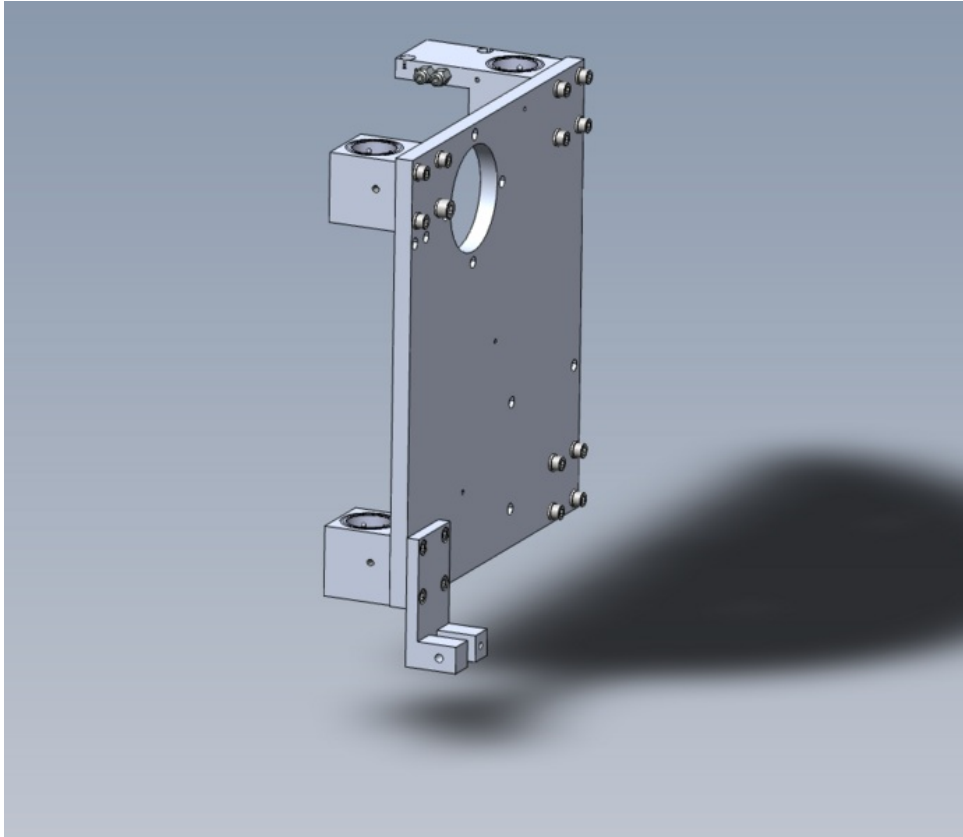

Fichier:R000569E Bench Assemble Head Spindle Posts Screenshot 2023-09-13 092047.png



R000569E_Bench_Assemble_Head_Spindle_Posts_Screenshot_2023-09-13_092047

File history

Click on a date/time to view the file as it appeared at that time.

	Date/Time	Thumbnail	Dimensions	User	Comment
current	09:22, 13 September 2023		927 × 801 (102 KB)	Gareth Green (talk contribs)	R000569E_Bench_Assemble_Head_Spindle_Posts_Screenshot_2023-09-13_092047

You cannot overwrite this file.

File usage

The following page links to this file:

R000569E Bench Assemble Head Spindle Posts

Metadata

This file contains additional information, probably added from the digital camera or scanner used to create or digitize it. If the file has been modified from its original state, some details may not fully reflect the modified file.

Horizontal resolution	37.79 dpc
Vertical resolution	37.79 dpc