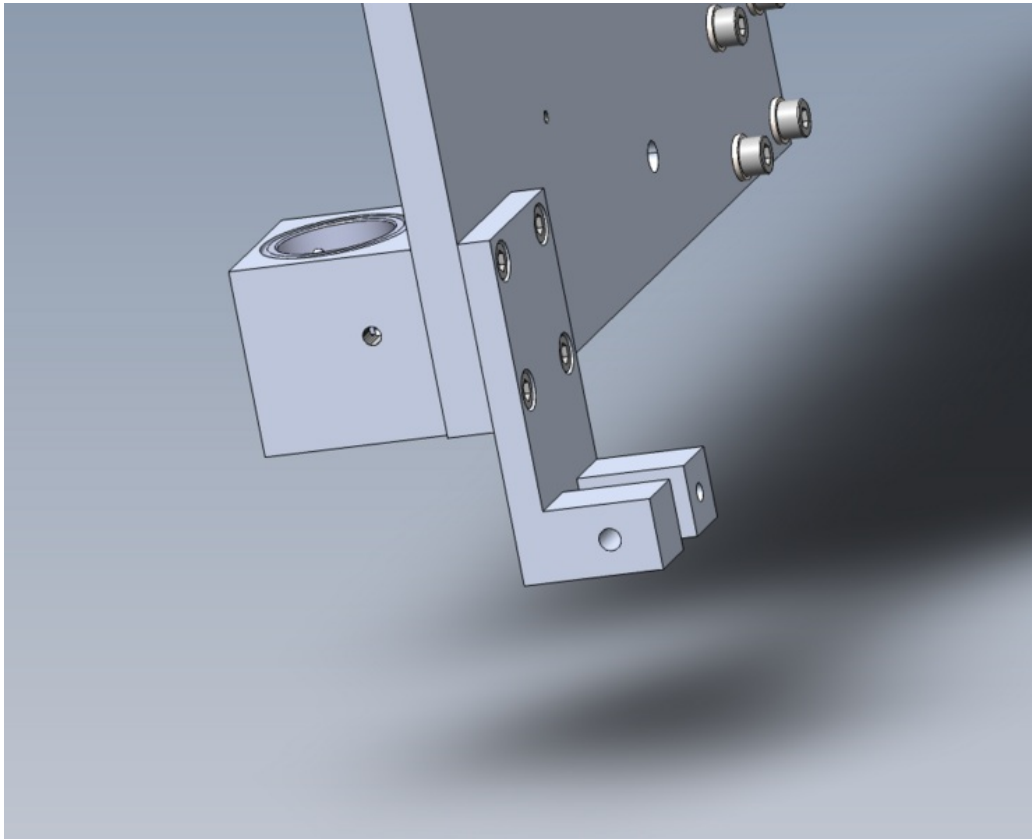

# Fichier:R000569E Bench Assemble Head Spindle Posts Screenshot 2023-09-13 092035.png



R000569E\_Bench\_Assemble\_Head\_Spindle\_Posts\_Screenshot\_2023-09-13\_092035