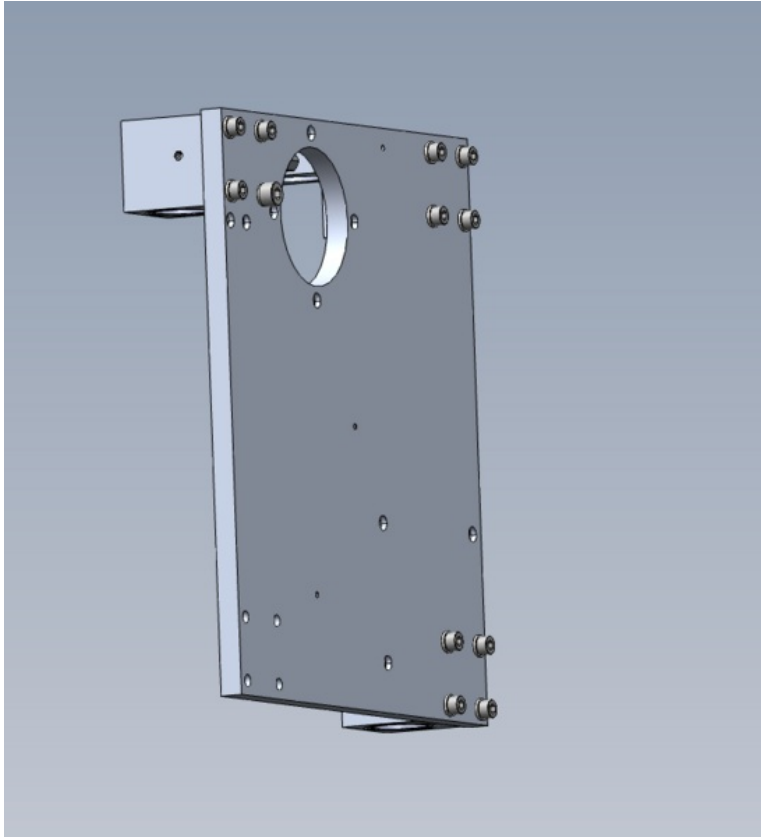

Fichier:R000569E Bench Assemble Head Spindle Posts Screenshot 2023-09-13 091833.png



R000569E_Bench_Assemble_Head_Spindle_Posts_Screenshot_2023-09-13_091833

File history

Click on a date/time to view the file as it appeared at that time.

	Date/Time	Thumbnail	Dimensions	User	Comment
current	10:18, 13 September 2023		698 × 765 (30 KB)	Gareth Green (talk contribs)	R000569E_Bench_Assemble_Head_Spindle_Posts_Screenshot_2023-09-13_091833

Horizontal resolution	37.79 dpc
Vertical resolution	37.79 dpc