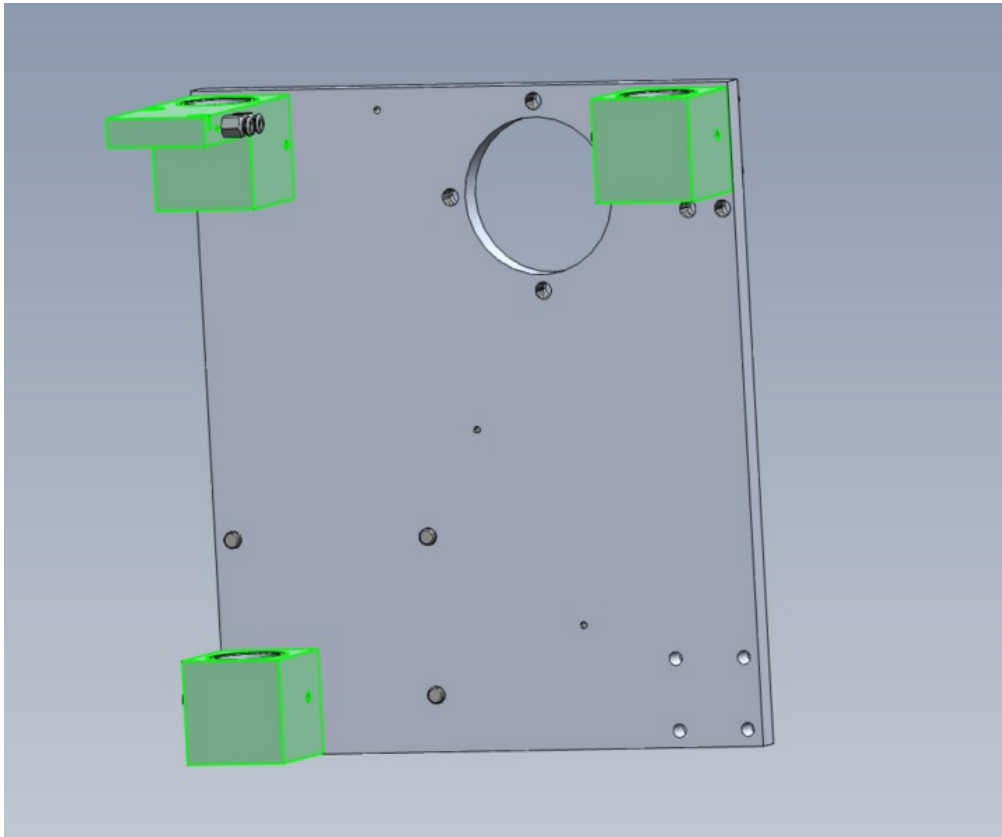

Fichier:R000569E Bench Assemble Head Spindle Posts Screenshot 2023-09-13 091737.png



R000569E_Bench_Assemble_Head_Spindle_Posts_Screenshot_2023-09-13_091737

File history

Click on a date/time to view the file as it appeared at that time.

	Date/Time	Thumbnail	Dimensions	User	Comment
current	10:17, 13 September 2023		978 × 812 (34 KB)	Gareth Green (talk contribs)	R000569E_Bench_Assemble_Head_Spindle_Posts_Screenshot_2023-09-13_091737

You cannot overwrite this file.

File usage

There are no pages that link to this file.

Metadata

This file contains additional information, probably added from the digital camera or scanner used to create or digitize it. If the file has been modified from its original state, some details may not fully reflect the modified file.

Horizontal resolution	37.79 dpc
Vertical resolution	37.79 dpc