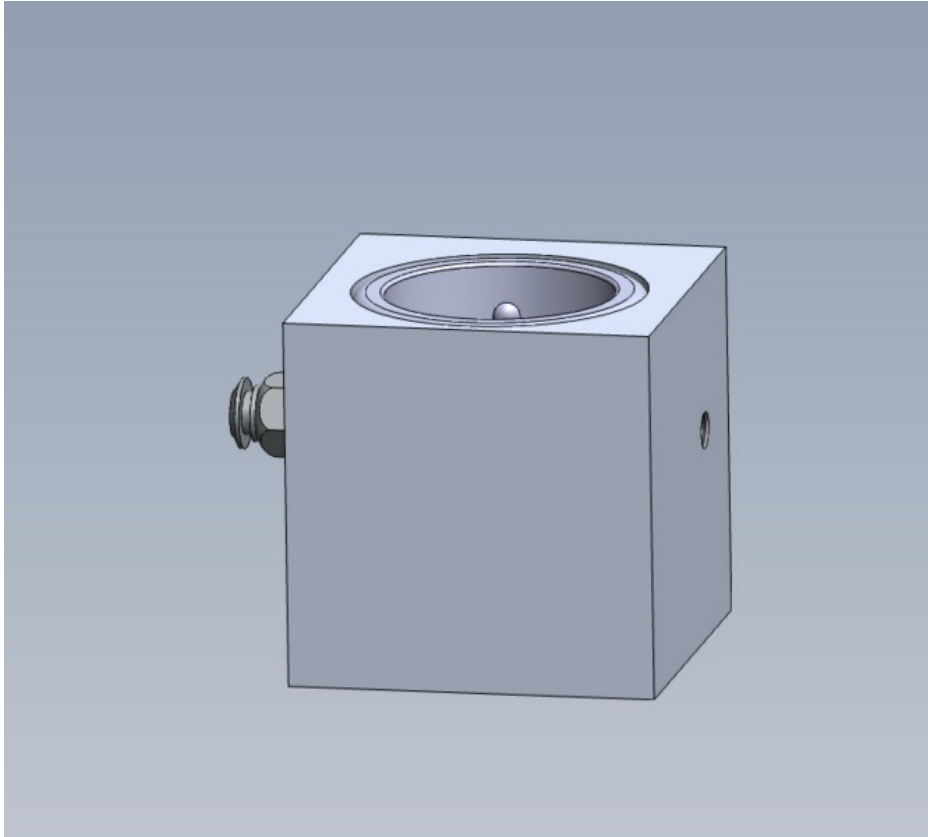

Fichier:R000569E Bench Assemble Head Spindle Posts Screenshot 2023-09-13 090858.png



R000569E_Bench_Assemble_Head_Spindle_Posts_Screenshot_2023-09-13_090858

File history

Click on a date/time to view the file as it appeared at that time.

	Date/Time	Thumbnail	Dimensions	User	Comment
current	10:10, 13 September 2023		772 × 692 (24 KB)	Gareth Green (talk contribs)	R000569E_Bench_Assemble_Head_Spindle_Posts_Screenshot_2023-09-13_090858

You cannot overwrite this file.

File usage

The following page links to this file:

R000569E Bench Assemble Head Spindle Posts

Metadata

This file contains additional information, probably added from the digital camera or scanner used to create or digitize it. If the file has been modified from its original state, some details may not fully reflect the modified file.

Horizontal resolution	37.79 dpc
Vertical resolution	37.79 dpc