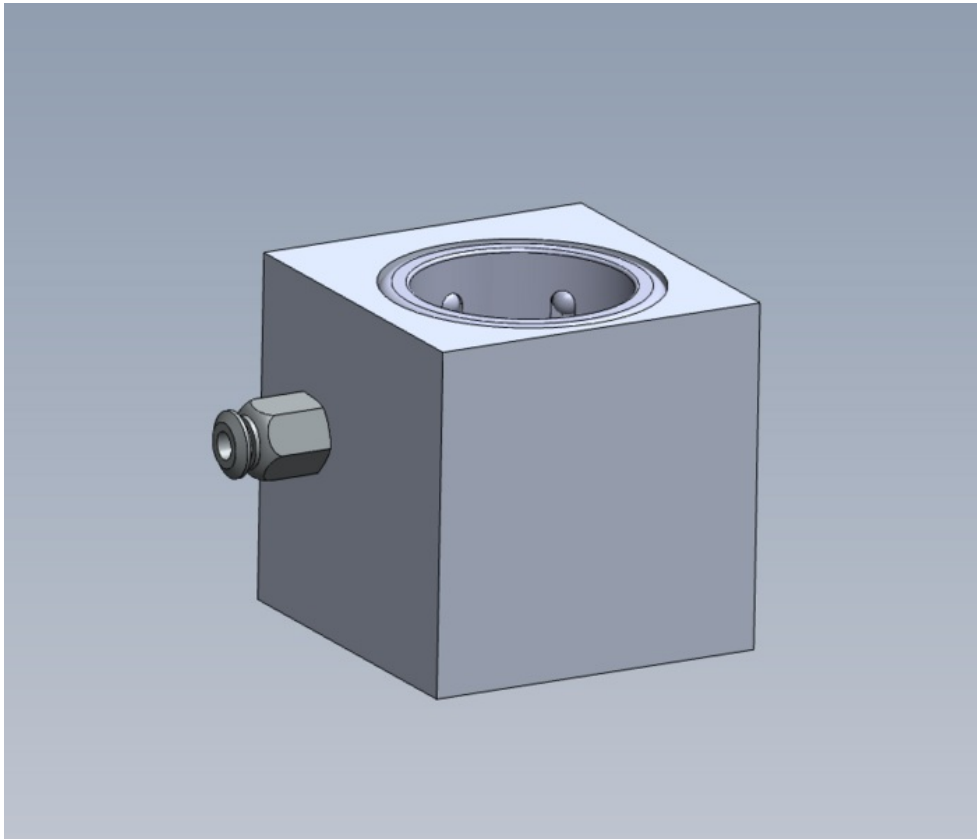

Fichier:R000569E Bench Assemble Head Spindle Posts Screenshot 2023-09-13 090852.png



R000569E_Bench_Assemble_Head_Spindle_Posts_Screenshot_2023-09-13_090852

File history

Click on a date/time to view the file as it appeared at that time.

	Date/Time	Thumbnail	Dimensions	User	Comment
current	10:10, 13 September 2023		834 × 710 (30 KB)	Gareth Green (talk contribs)	R000569E_Bench_Assemble_Head_Spindle_Posts_Screenshot_2023-09-13_090852

You cannot overwrite this file.

File usage

The following page links to this file:

R000569E Bench Assemble Head Spindle Posts

Metadata

This file contains additional information, probably added from the digital camera or scanner used to create or digitize it. If the file has been modified from its original state, some details may not fully reflect the modified file.

Horizontal resolution	37.79 dpc
Vertical resolution	37.79 dpc