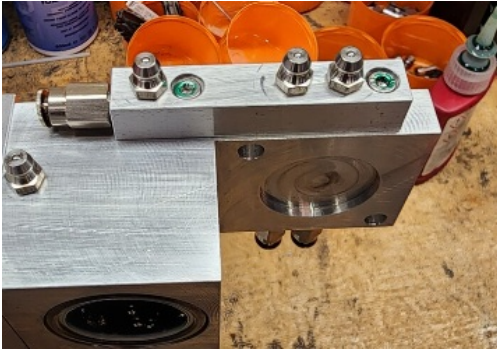

# Fichier:R000569E Bench Assemble Head Spindle Posts Screenshot 2023-09-13 085842.png

No higher resolution available.
