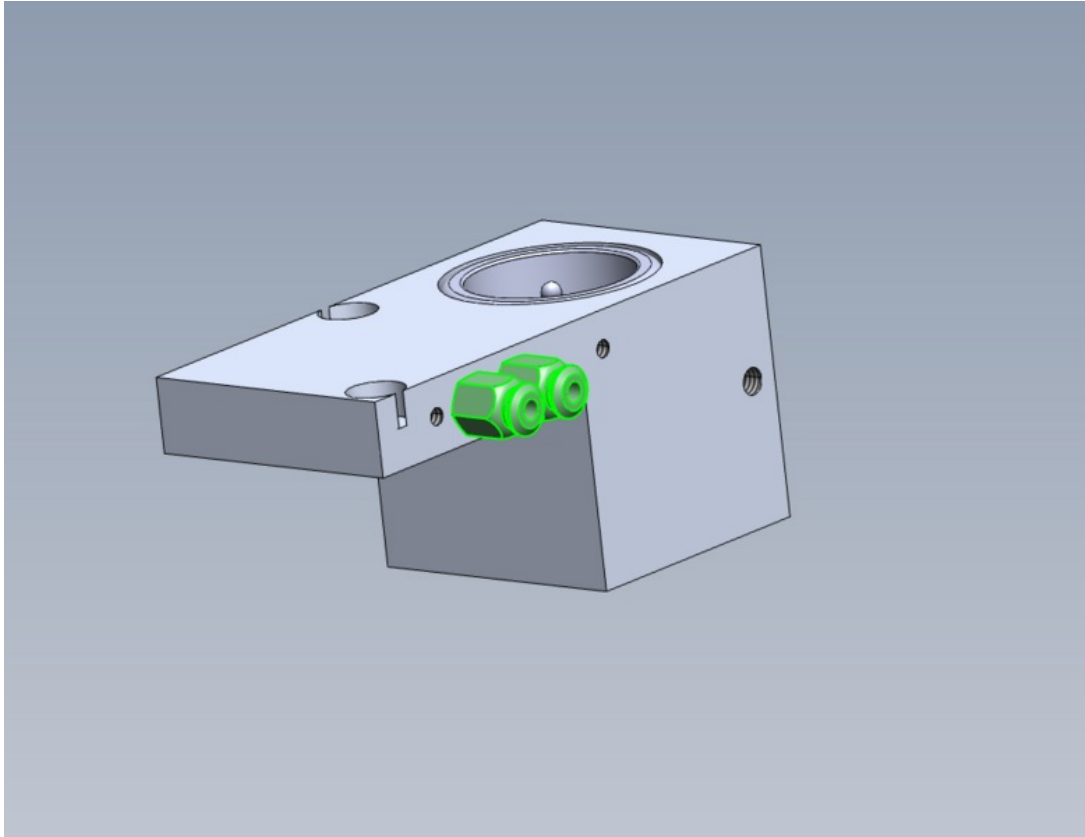

Fichier:R000569E Bench Assemble Head Spindle Posts Screenshot 2023-09-13 085408.png



R000569E_Bench_Assemble_Head_Spindle_Posts_Screenshot_2023-09-13_085408

File history

Click on a date/time to view the file as it appeared at that time.

	Date/Time	Thumbnail	Dimensions	User	Comment
current	08:54, 13 September 2023		972 × 747 (39 KB)	Gareth Green (talk contribs)	R000569E_Bench_Assemble_Head_Spindle_Posts_Screenshot_2023-09-13_085408

You cannot overwrite this file.

File usage

The following page links to this file:

R000569E Bench Assemble Head Spindle Posts

Metadata

This file contains additional information, probably added from the digital camera or scanner used to create or digitize it. If the file has been modified from its original state, some details may not fully reflect the modified file.

Horizontal resolution	37.79 dpc
Vertical resolution	37.79 dpc